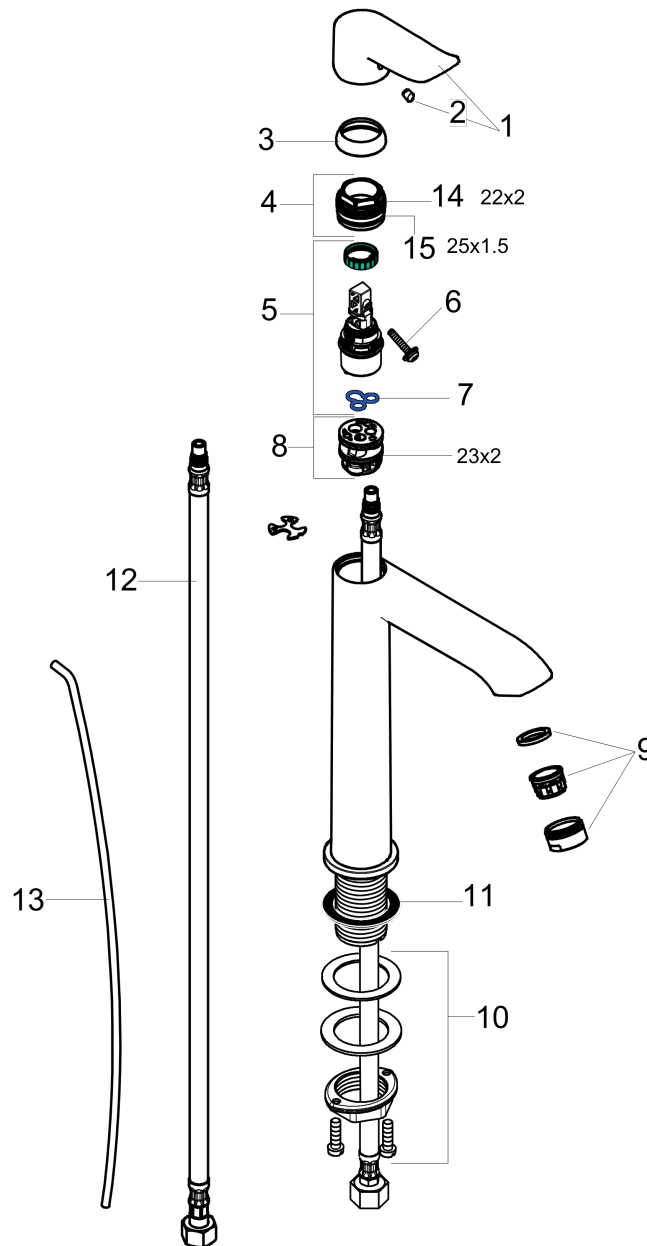

**Metris**  
**Single-Hole Faucet 200 with Pop-Up Drain, 1.2 GPM**  
 Finish: **brushed nickel** Part no. : **31183821**

Exploded drawing

Year of production: >07/16

**Metris**

**Single-Hole Faucet 200 with Pop-Up Drain, 1.2 GPM**

Finish: **brushed nickel** Part no. : **31183821**

**Spare parts list**

Year of production: >07/16

Pos.	Description	Part no.	PC	PU
1	handle	95520820	0	1
2	screw cover	96338000	0	1
3	flange	98863820	0	1
4	nut	98864000	0	1
5	cartridge, assy	95973001	0	1
6	locking screw for handle	95140000	0	1
7	seal	98865000	0	1
8	adapter for cartridge	98866000	0	1
9	aerator M24x1 (4,5 l/min)	92877820	0	1
10	fixing set (Ø 32)	13961000	0	1
11	flat seal	98749000	0	1
12	connection hose 35½" M8x0,75 3/8"	96316001	0	1
13	pull rod	96657820	0	1
14	O-Ring 22x2	98185000	0	1
15	O-ring 25x1,5	98146000	0	1