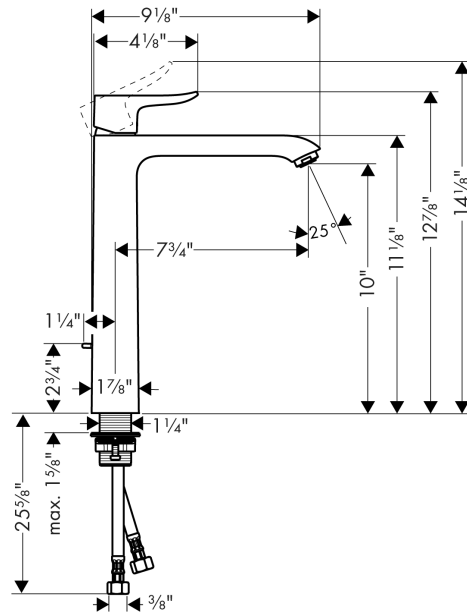

Metris
Single-Hole Faucet 260 with Pop-Up Drain, 1.2 GPM
 Finish: **chrome** Part no. : **31082001**

Description

Features

- Handle variant: Lever
- Spray modes: aerated spray
- Flow: 1.2 GPM (4.5 L/Min)
- Ceramic cartridge
- Includes pop-up drain

Technology

Compliance / Sustainability

Product image

Scale drawing

Metris
Single-Hole Faucet 260 with Pop-Up Drain, 1.2 GPM
 Finish: **chrome** Part no. : **31082001**

Exploded drawing

Year of production: >07/16

Metris
Single-Hole Faucet 260 with Pop-Up Drain, 1.2 GPM
 Finish: **chrome** Part no. : **31082001**

Spare parts list

Year of production: >07/16

Pos.	Description	Part no.	PC	PU
1	handle	95519000	0	1
2	screw cover	96338000	0	1
3	flange	97406000	0	1
4	nut	97209000	0	1
5	cartridge, assy	95646001	0	1
6	locking screw for handle	95140000	0	1
7	seal	95008000	0	1
8	adapter for cartridge	98750000	0	1
9	aerator M24x1 (4,5 l/min)	92877000	0	1
10	flat seal	98749000	0	1
11	fixing set (Ø 32)	13961000	0	1
12	connection hose 35½" M8x0,75 3/8"	96316001	0	1
13	pull rod	96657000	0	1
14	O-Ring 32x2	98193000	0	1
15	O-Ring 30x2	98186000	0	1
a	pop up waste	88509000	0	1
b	lever arm 340mm (ball-Ø12mm)	96324000	0	1