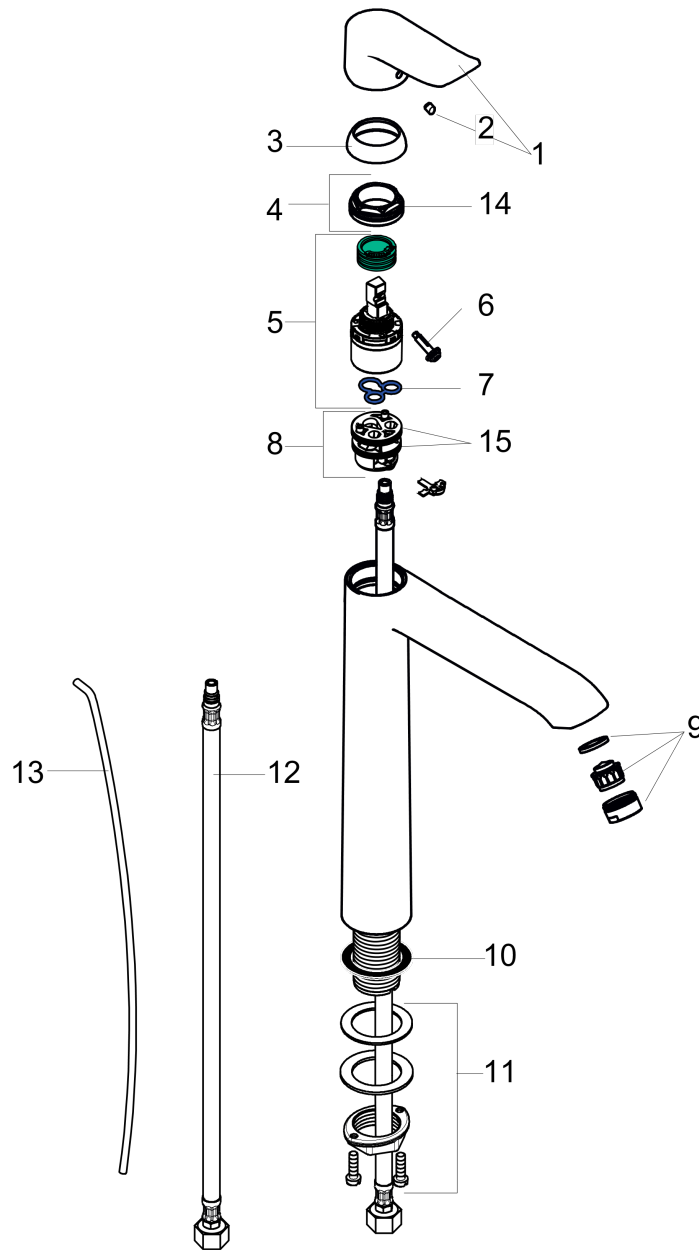

Metris
Single-Hole Faucet 260 with Pop-Up Drain, 1.2 GPM
 Finish: **chrome** Part no. : **31082001**

Description

Features

- Handle variant: Lever
- Spray modes: aerated spray
- Flow: 1.2 GPM (4.5 L/Min)
- Ceramic cartridge
- Includes pop-up drain

Technology

Compliance / Sustainability

Product image

Scale drawing

Metris
Single-Hole Faucet 260 with Pop-Up Drain, 1.2 GPM
 Finish: **chrome** Part no. : **31082001**

Exploded drawing

Year of production: >07/16

Metris
Single-Hole Faucet 260 with Pop-Up Drain, 1.2 GPM
 Finish: **chrome** Part no. : **31082001**

Spare parts list

Year of production: >07/16

Pos.	Description	Part no.	PC	PU
1	handle	95519000	0	1
2	screw cover	96338000	0	1
3	flange	97406000	0	1
4	nut	97209000	0	1
5	cartridge, assy	95646001	0	1
6	locking screw for handle	95140000	0	1
7	seal	95008000	0	1
8	adapter for cartridge	98750000	0	1
9	aerator M24x1 (4,5 l/min)	92877000	0	1
10	flat seal	98749000	0	1
11	fixing set (Ø 32)	13961000	0	1
12	connection hose 35½" M8x0,75 3/8"	96316001	0	1
13	pull rod	96657000	0	1
14	O-Ring 32x2	98193000	0	1
15	O-Ring 30x2	98186000	0	1
a	pop up waste	88509000	0	1
b	lever arm 340mm (ball-Ø12mm)	96324000	0	1