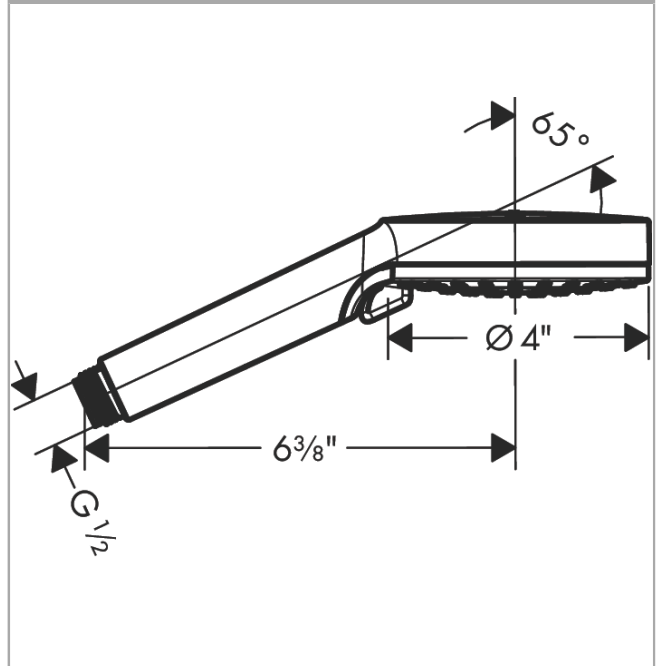

**Vernis Blend**  
**Hand shower 100 Vario 1.75 GPM**  
 Finish: **chrome** Part no. : **26340001**

**Description**

**Features**

- Spray modes: Rain, IntenseRain
- 80 spray channels
- Continuous spray mode adjustment
- Spray face finish: easy cleanable plastic spray disc
- Flow: 1.75 GPM (6.6 L/Min)

**Technology**

**Compliance / Sustainability**

**Product image**

**Scale drawing**

Vernis Blend  
 Hand shower 100 Vario 1.75 GPM  
 Finish: chrome Part no. : 26340001

Exploded drawing

Year of production: >03/21

**Vernis Blend**  
**Hand shower 100 Vario 1.75 GPM**  
 Finish: **chrome** Part no. : **26340001**

**Spare parts list**

Year of production: >03/21

Pos.	Description	Part no.	PC	PU
1	filter packing	94246000	0	1