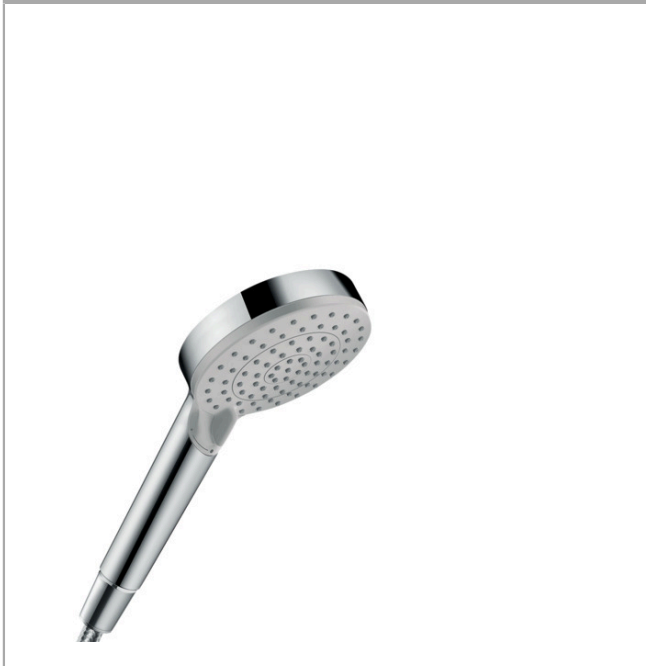

**Vernis Blend**  
**Hand shower 100 Vario 1.75 GPM**  
 Finish: **chrome** Part no. : **26340001**

**Description**

**Features**

- Spray modes: Rain, IntenseRain
- 80 spray channels
- Continuous spray mode adjustment
- Spray face finish: easy cleanable plastic spray disc
- Flow: 1.75 GPM (6.6 L/Min)

**Technology**

**Compliance / Sustainability**

**Product image**

**Scale drawing**

Vernis Blend  
 Hand shower 100 Vario 1.75 GPM  
 Finish: chrome Part no. : 26340001

Exploded drawing

Year of production: >03/21

**Vernis Blend**  
**Hand shower 100 Vario 1.75 GPM**  
 Finish: **chrome** Part no. : **26340001**

**Spare parts list**

Year of production: >03/21

Pos.	Description	Part no.	PC	PU
1	filter packing	94246000	0	1