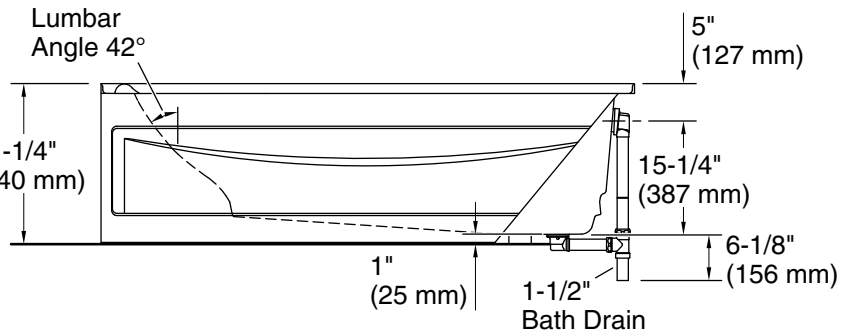

Required Electrical Service

Two dedicated circuits required, protected with Class A Ground-Fault Circuit-Interrupter (GFCI). Outside North America, this device may be known as a Residual Current Device (RCD).

Blower, Heated Surface:	120 V, 15 A, 60 Hz
Air bath:	120 V, 15 A, 60 Hz

Technical Information

All product dimensions are nominal.

Drain location:	Right
Basin area, bottom:	47-15/16" x 20-1/16" (1218 mm x 510 mm)
Basin area, top:	65-3/8" x 25" (1660 mm x 636 mm)
Weight:	121 lbs (54.9 kg)
Minimum floor load:	41 lbs/ft² (200.2 kg/m²)
Water depth:	13-3/8" (340 mm)
Water capacity:	72 gal (272.5 L)
Electrical component rating:	Blower: 120 V, 10 A, 60 Hz Heated Surface: 120 V, 0.5 A, 60 Hz, 65 W

Notes

Measure your actual product for rough-in details.

Install this product according to the installation instructions.

The hot water supply should be 70% of the capacity of the bath or greater. Installations will vary.

Remote blower installation kit K-1446 is available for relocating the blower. Provide access for servicing the blower.

Do not relocate or alter the PVC tee or coiled flexible tubing connected to the blower. Follow the blower relocation instructions exactly.

1-800-4KOHLER (1-800-456-4537)

Kohler Co. reserves the right to make revisions without notice to product specifications.

For the most current Specification Sheet, go to www.kohler.com USA or www.kohler.ca Canada

7-9-2024 23:36 - US