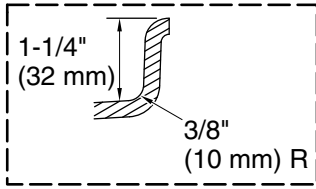

Mariposa®

72" x 36" alcove Heated BubbleMassage™ air bath with Bask® heated surface, right drain
K-1257-GHRAW

No change in measurements if connected with drain illustrated. (K-7272)

Integral Flange Detail