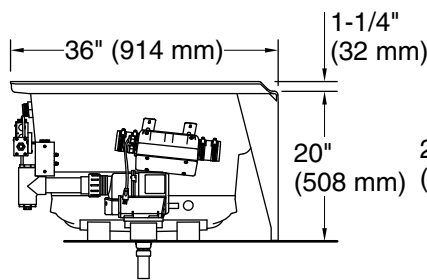

Required Electrical Service

Two dedicated circuits required, protected with Class A Ground-Fault Circuit-Interrupter (GFCI). Outside North America, this device may be known as a Residual Current Device (RCD).

Blower, Heated Surface:	120 V, 15 A, 60 Hz
Air bath:	120 V, 15 A, 60 Hz

Technical Information

All product dimensions are nominal.

Drain location:	Right
Basin area, bottom:	47-15/16" x 20-1/16" (1218 mm x 510 mm)
Basin area, top:	65-3/8" x 25" (1660 mm x 636 mm)
Weight:	121 lbs (54.9 kg)
Minimum floor load:	41 lbs/ft² (200.2 kg/m²)
Water depth:	13-3/8" (340 mm)
Water capacity:	72 gal (272.5 L)
Electrical component rating:	Blower: 120 V, 10 A, 60 Hz Heated Surface: 120 V, 0.5 A, 60 Hz, 65 W

Notes

Measure your actual product for rough-in details.

Install this product according to the installation instructions.

The hot water supply should be 70% of the capacity of the bath or greater. Installations will vary.

Remote blower installation kit K-1446 is available for relocating the blower. Provide access for servicing the blower.

Do not relocate or alter the PVC tee or coiled flexible tubing connected to the blower. Follow the blower relocation instructions exactly.

1-800-4KOHLER (1-800-456-4537)

Kohler Co. reserves the right to make revisions without notice to product specifications.

For the most current Specification Sheet, go to www.kohler.com USA or www.kohler.ca Canada

7-9-2024 23:36 - US