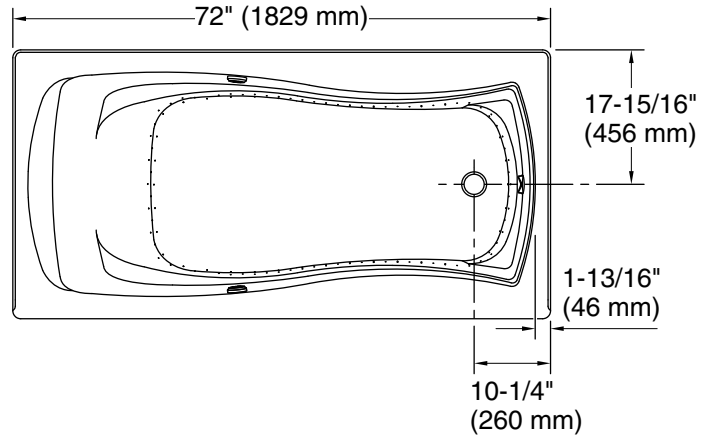

Required Electrical Service

Two dedicated circuits required, protected with Class A Ground-Fault Circuit-Interrupter (GFCI). Outside North America, this device may be known as a Residual Current Device (RCD).

Blower, Heated Surface:	120 V, 15 A, 60 Hz
Air bath:	120 V, 15 A, 60 Hz

Technical Information

All product dimensions are nominal.

Drain location:	Right
Basin area, bottom:	47-15/16" x 20-1/16" (1218 mm x 510 mm)
Basin area, top:	65-3/8" x 25" (1660 mm x 636 mm)
Weight:	121 lbs (54.9 kg)
Minimum floor load:	41 lbs/ft² (200.2 kg/m²)
Water depth:	13-3/8" (340 mm)
Water capacity:	72 gal (272.5 L)
Electrical component rating:	Blower: 120 V, 10 A, 60 Hz Heated Surface: 120 V, 0.5 A, 60 Hz, 65 W

Notes

Measure your actual product for rough-in details.

Install this product according to the installation instructions.

The hot water supply should be 70% of the capacity of the bath or greater. Installations will vary.

Remote blower installation kit K-1446 is available for relocating the blower. Provide access for servicing the blower.

Do not relocate or alter the PVC tee or coiled flexible tubing connected to the blower. Follow the blower relocation instructions exactly.

1-800-4KOHLER (1-800-456-4537)

Kohler Co. reserves the right to make revisions without notice to product specifications.

For the most current Specification Sheet, go to www.kohler.com USA or www.kohler.ca Canada

7-9-2024 23:36 - US