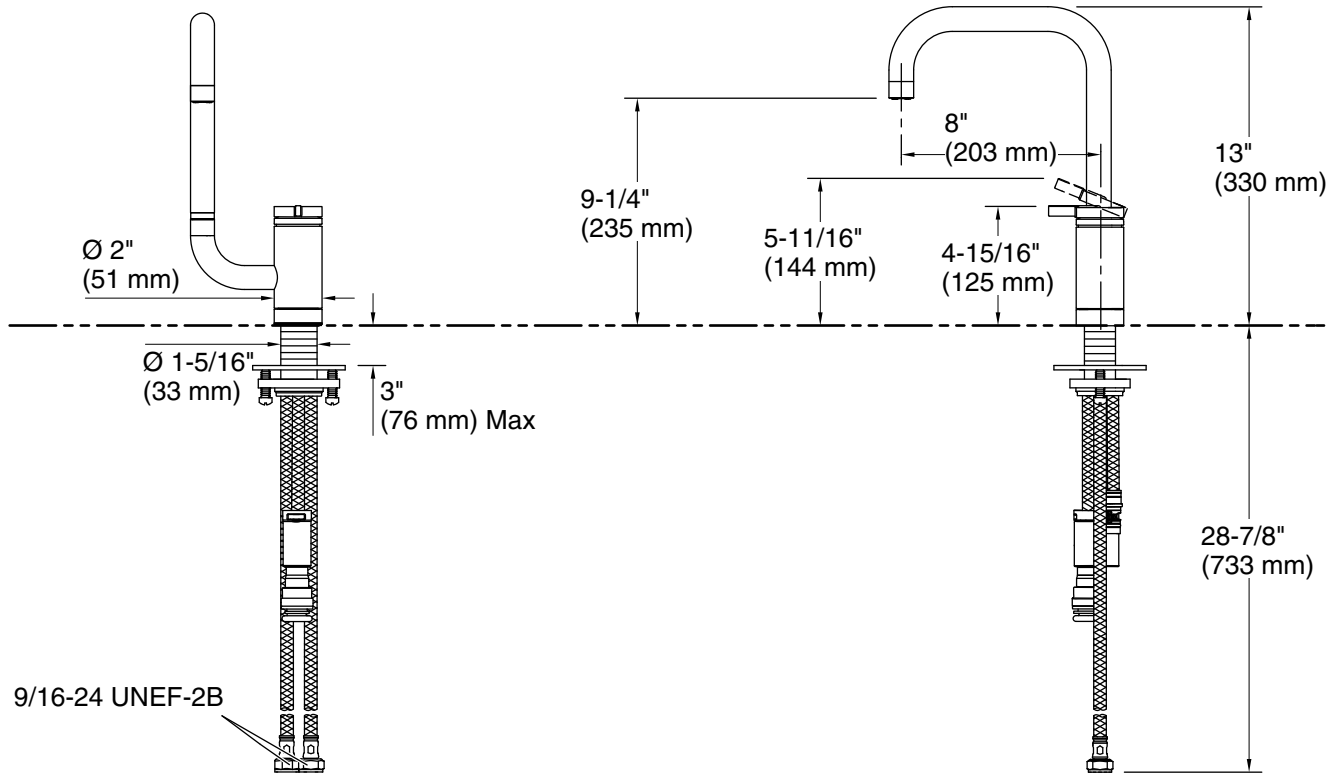

### Technical Information

All product dimensions are nominal.

#### Spout:

Spout reach: 8" (203 mm)