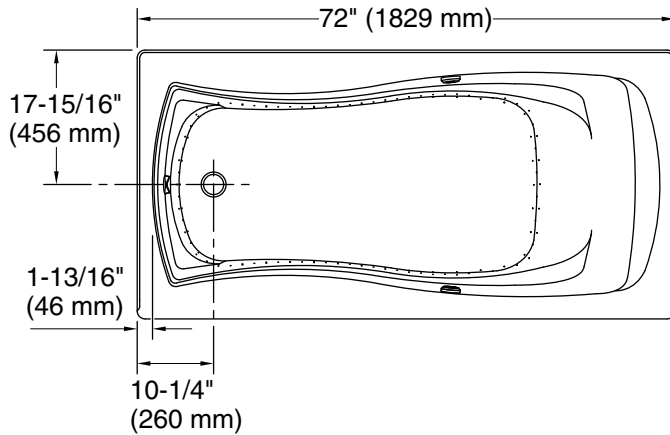

For the most current Specification Sheet, go to [www.kohler.com](http://www.kohler.com) USA or [www.kohler.ca](http://www.kohler.ca) Canada

7-12-2024 23:08 - US

**Mariposa®**  
 72" x 36" alcove Heated BubbleMassage™ air bath  
 with Bask® heated surface, left drain  
**K-1257-GHLAW**