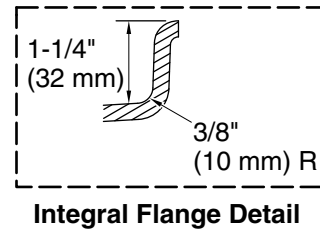

No change in measurements if connected with drain illustrated. (K-7272)

Required Electrical Service

Two dedicated circuits required, protected with Class A Ground-Fault Circuit-Interrupter (GFCI). Outside North America, this device may be known as a Residual Current Device (RCD).

Blower, Heated Surface:	120 V, 15 A, 60 Hz
Air bath:	120 V, 15 A, 60 Hz

Technical Information

All product dimensions are nominal.

Drain location:	Left
Basin area, bottom:	47-15/16" x 20-1/16" (1218 mm x 510 mm)
Basin area, top:	65-3/8" x 25" (1660 mm x 636 mm)
Weight:	121 lbs (54.9 kg)
Minimum floor load:	41 lbs/ft² (200.2 kg/m²)
Water depth:	13-3/8" (340 mm)
Water capacity:	72 gal (272.5 L)
Electrical component rating:	Blower: 120 V, 10 A, 60 Hz Heated Surface: 120 V, 0.5 A, 60 Hz, 65 W

Notes

Measure your actual product for rough-in details.

Install this product according to the installation instructions.

The hot water supply should be 70% of the capacity of the bath or greater. Installations will vary.

Remote blower installation kit K-1446 is available for relocating the blower. Provide access for servicing the blower.

Do not relocate or alter the PVC tee or coiled flexible tubing connected to the blower. Follow the blower relocation instructions exactly.

1-800-4KOHLER (1-800-456-4537)

Kohler Co. reserves the right to make revisions without notice to product specifications.

For the most current Specification Sheet, go to www.kohler.com USA or www.kohler.ca Canada

7-12-2024 23:08 - US