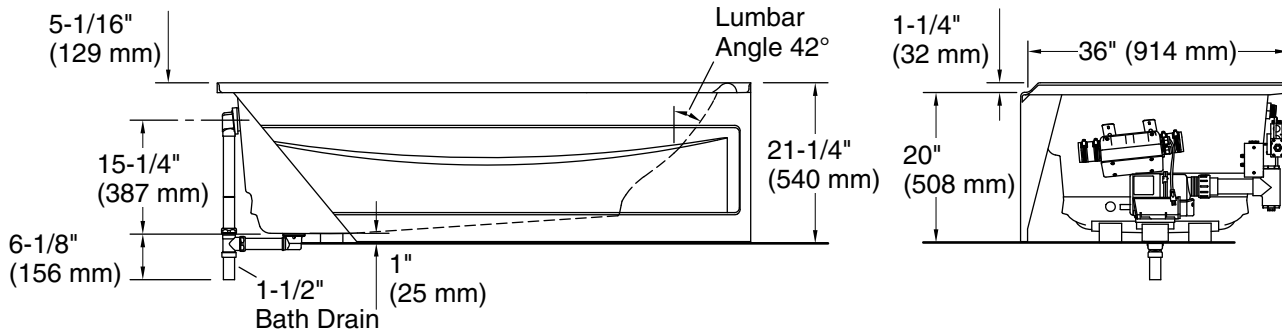

No change in measurements if connected with drain illustrated. (K-7272)