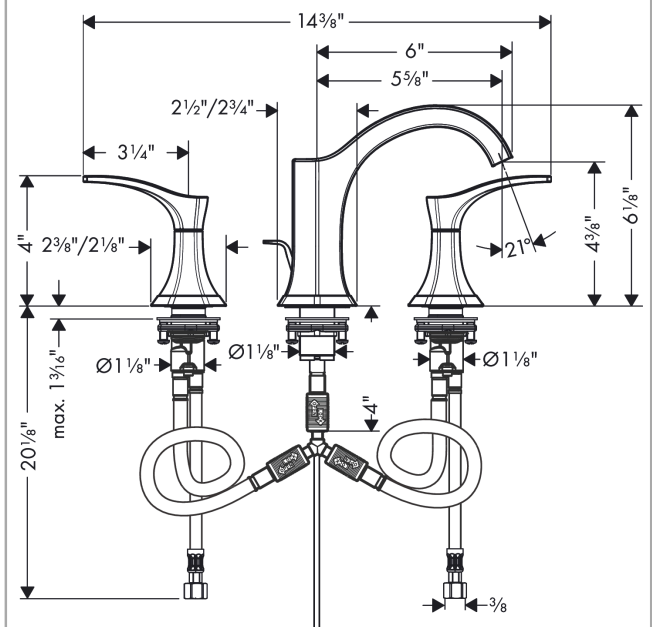

##### Features

- Consists of: Pop-up assembly
- Handle variant: Lever
- Spray modes: Laminar spray
- Flow: 1.2 GPM (4.5 L/Min)
- Ceramic valves 90°
- Includes pop-up drain

#### Scale drawing

**Locarno**  
**Widespread Faucet with Pop-Up Drain, 1.2 GPM**  
 Finish: **chrome** Part no. : **04813000**

Exploded drawing

Year of production: >02/21