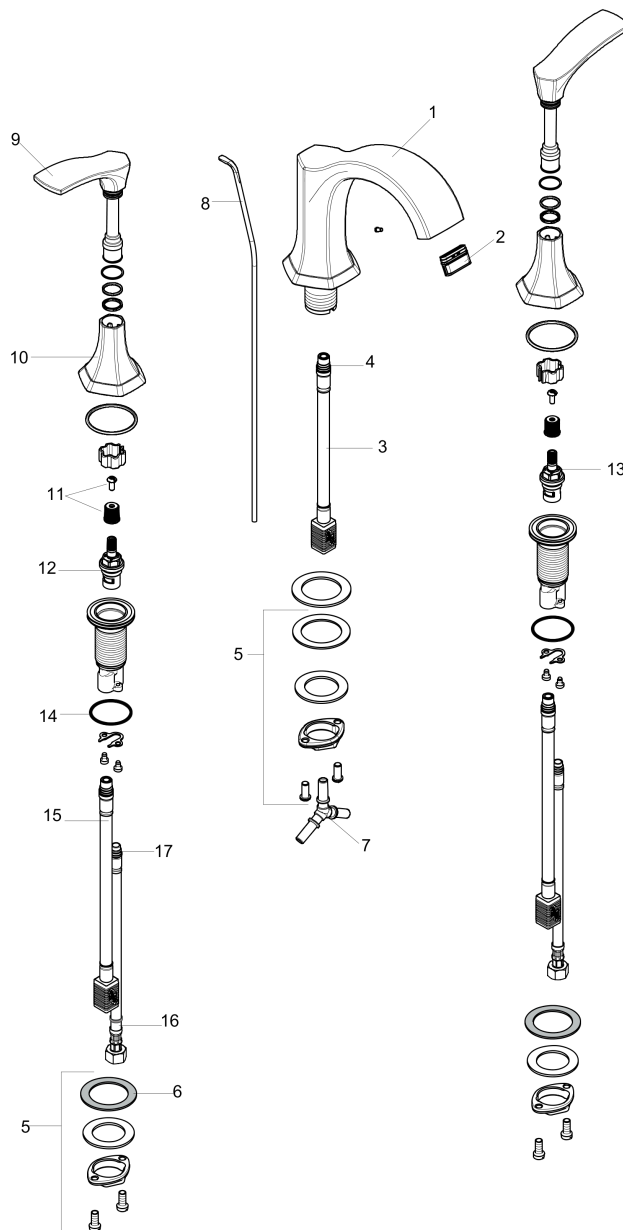

#### Product image

#### Scale drawing

**Locarno**  
**Widespread Faucet with Pop-Up Drain, 1.2 GPM**  
 Finish: **chrome** Part no. : **04813000**

Exploded drawing

Year of production: >02/21

### Widespread Faucet with Pop-Up Drain, 1.2 GPM

Finish: **chrome** Part no. : **04813000**

#### Spare parts list

Year of production: >02/21

Pos.	Description	Part no.	PC	PU
1	spout cpl.	93924000	0	1
2	spray former	93085001	0	1
3	null	92913000	0	1
4	O-ring 8x1,75	97827000	0	1
5	null	92909000	0	1
6	lever collar	97548000	0	1
7	hose connection angel	92905000	0	1
8	pull rod	96657000	0	1
9	handle	93922000	0	1
10	escutcheon for handle	93923000	0	1
11	handle fixing set	98932000	0	1
12	shut off unit right closing	98817001	0	1
13	shut off unit left closing	95366001	0	1
14	null	92907000	0	1
15	null	92914000	0	1
16	connection hose 18½" M8x0,75 3/8"	96321001	0	1
17	O-ring 7x1,5	98422000	0	1
a	pop up waste	88509000	0	1