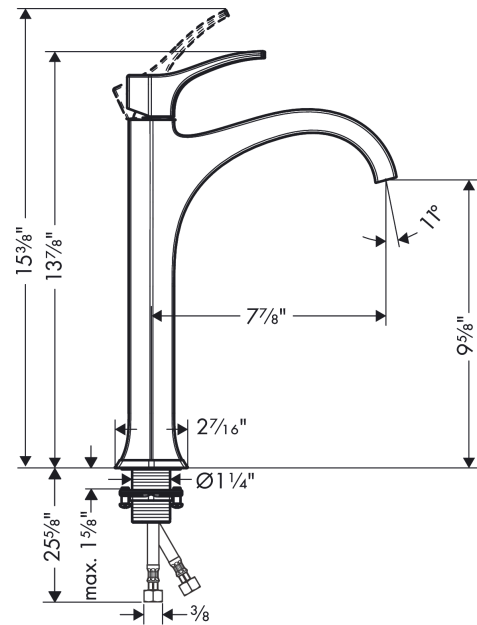

Locarno
Single-Hole Faucet 210, 1.2 GPM
 Finish: **chrome** Part no. : **04811000**

Description

Features

- Consists of: Single-handle faucet
- Handle variant: Lever
- Spray modes: Laminar spray
- Flow: 1.2 GPM (4.5 L/Min)
- Ceramic cartridge

Technology

Compliance / Sustainability

Product image

Scale drawing

Locarno
Single-Hole Faucet 210, 1.2 GPM
 Finish: **chrome** Part no. : **04811000**

Exploded drawing

Year of production: >02/21

Locarno
Single-Hole Faucet 210, 1.2 GPM
 Finish: **chrome** Part no. : **04811000**

Spare parts list

Year of production: >02/21

Pos.	Description	Part no.	PC	PU
1	handle	93910000	0	1
2	hollow set screw M6x10 DIN 916	96029000	0	1
3	flange	98863000	0	1
4	nut	98864000	0	1
5	O-ring 23x2	98398000	0	1
6	O-ring 27x1,5	92527000	0	1
7	O-ring 25x1,5	98146000	0	1
8	cartridge, assy	95973001	0	1
9	seal	98865000	0	1
10	adapter for cartridge	98866000	0	1
11	spray former	93085001	0	1
12	fixing set (Ø 32)	13961000	0	1
13	lever collar	97548000	0	1
14	connection hose 35½" M8x0,75 3/8"	96316001	0	1
15	O-ring 7x1,5	98422000	0	1