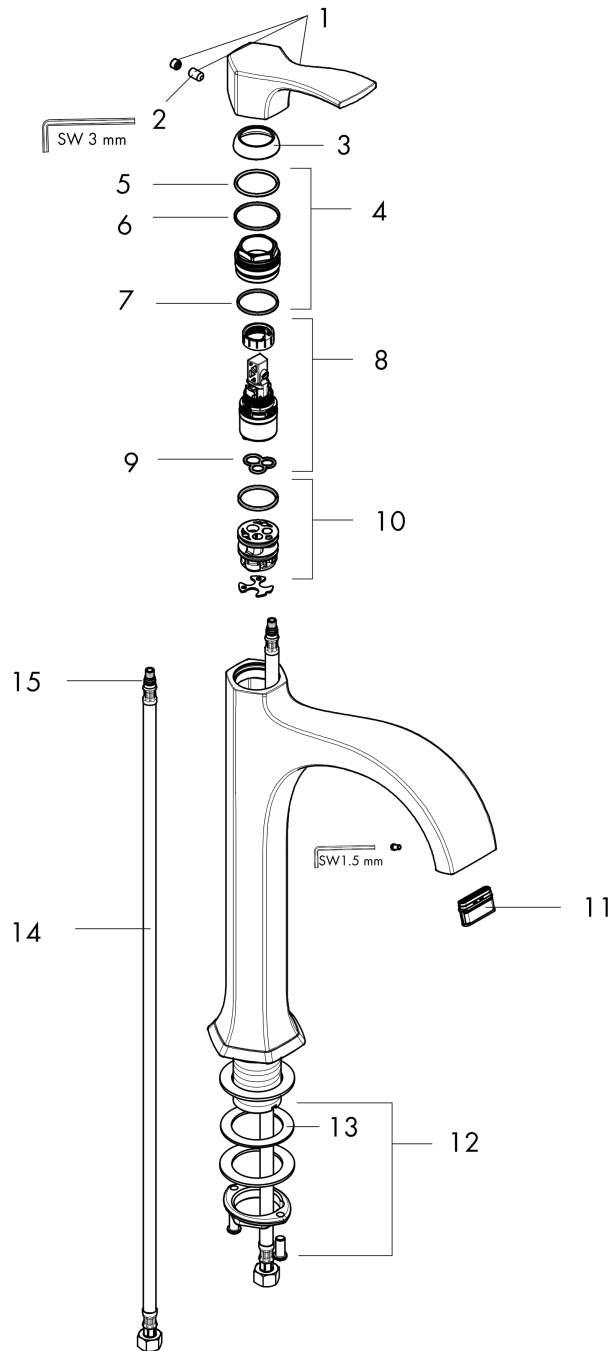

Locarno
Single-Hole Faucet 210, 1.2 GPM
 Finish: **chrome** Part no. : **04811000**

Description

Features

- Consists of: Single-handle faucet
- Handle variant: Lever
- Spray modes: Laminar spray
- Flow: 1.2 GPM (4.5 L/Min)
- Ceramic cartridge

Technology

Compliance / Sustainability

Product image

Scale drawing

Locarno
Single-Hole Faucet 210, 1.2 GPM
 Finish: **chrome** Part no. : **04811000**

Exploded drawing

Year of production: >02/21

Locarno
Single-Hole Faucet 210, 1.2 GPM
 Finish: **chrome** Part no. : **04811000**

Spare parts list

Year of production: >02/21

Pos.	Description	Part no.	PC	PU
1	handle	93910000	0	1
2	hollow set screw M6x10 DIN 916	96029000	0	1
3	flange	98863000	0	1
4	nut	98864000	0	1
5	O-ring 23x2	98398000	0	1
6	O-ring 27x1,5	92527000	0	1
7	O-ring 25x1,5	98146000	0	1
8	cartridge, assy	95973001	0	1
9	seal	98865000	0	1
10	adapter for cartridge	98866000	0	1
11	spray former	93085001	0	1
12	fixing set (Ø 32)	13961000	0	1
13	lever collar	97548000	0	1
14	connection hose 35½" M8x0,75 3/8"	96316001	0	1
15	O-ring 7x1,5	98422000	0	1