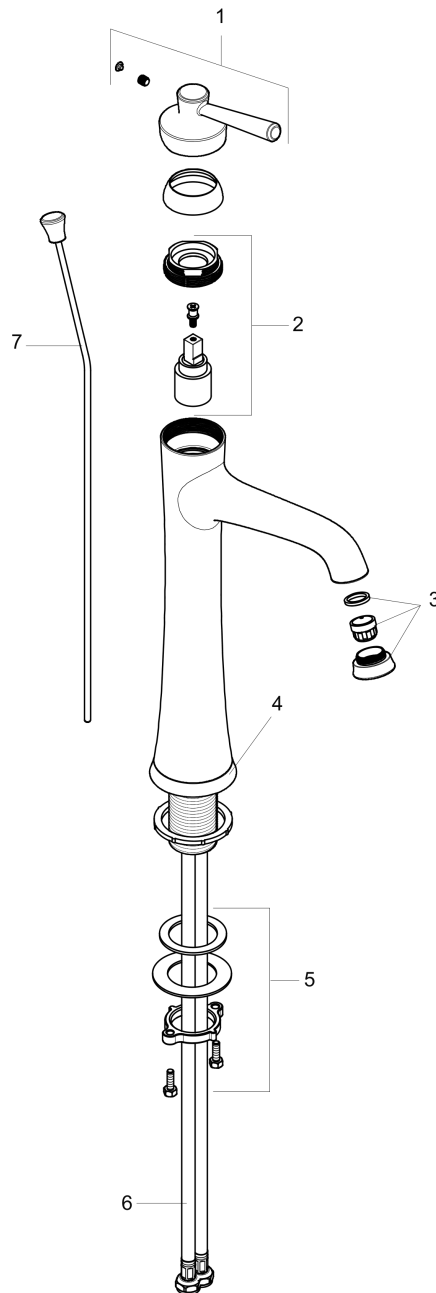

Joleena
Single-Hole Faucet 230 with Pop-Up Drain, 1.2 GPM
 Finish: **chrome** Part no. : **04772000**

Description

Features

- Handle variant: Lever
- Spray modes: aerated spray
- Flow: 1.2 GPM (4.5 L/Min)
- Ceramic cartridge
- Includes pop-up drain

Technology

Compliance / Sustainability

Product image

Scale drawing

Joleena
Single-Hole Faucet 230 with Pop-Up Drain, 1.2 GPM
 Finish: **chrome** Part no. : **04772000**

Exploded drawing

Year of production: >01/20

Joleena
Single-Hole Faucet 230 with Pop-Up Drain, 1.2 GPM
 Finish: **chrome** Part no. : **04772000**

Spare parts list

Year of production: >01/20

Pos.	Description	Part no.	PC	PU
1	handle	93534000	0	1
2	cartridge, assy	93268000	0	1
3	aerator M24x1 (4,5 l/min)	93531001	0	1
4	escutcheon	93530000	0	1
5	fixing set	93263000	0	1
6	connection hose 900 mm	93533001	0	1
7	pull rod	93529000	0	1
a	pop up waste	88509000	0	1
b	flange	93273000	0	1