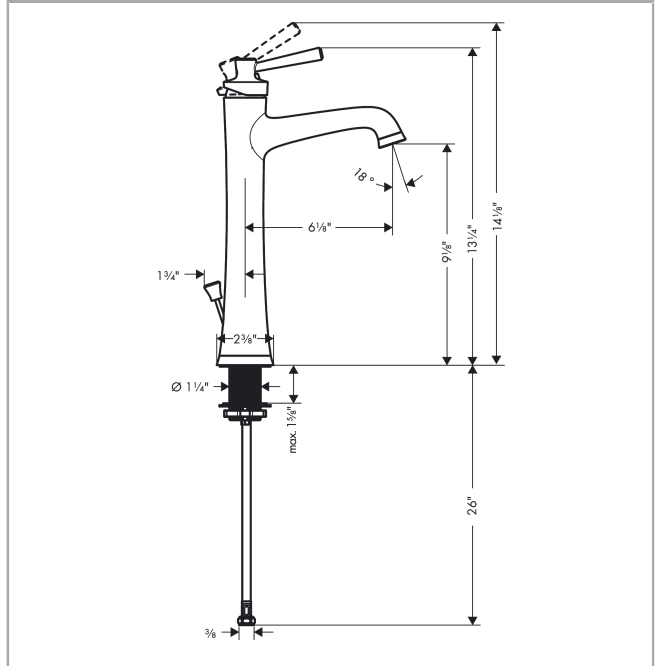

Joleena
Single-Hole Faucet 230 with Pop-Up Drain, 1.2 GPM
 Finish: **chrome** Part no. : **04772000**

Description

Features

- Handle variant: Lever
- Spray modes: aerated spray
- Flow: 1.2 GPM (4.5 L/Min)
- Ceramic cartridge
- Includes pop-up drain

Technology

Compliance / Sustainability

Product image

Scale drawing

Joleena
Single-Hole Faucet 230 with Pop-Up Drain, 1.2 GPM
 Finish: **chrome** Part no. : **04772000**

Exploded drawing

Year of production: >01/20

Joleena
Single-Hole Faucet 230 with Pop-Up Drain, 1.2 GPM
 Finish: **chrome** Part no. : **04772000**

Spare parts list

Year of production: >01/20

Pos.	Description	Part no.	PC	PU
1	handle	93534000	0	1
2	cartridge, assy	93268000	0	1
3	aerator M24x1 (4,5 l/min)	93531001	0	1
4	escutcheon	93530000	0	1
5	fixing set	93263000	0	1
6	connection hose 900 mm	93533001	0	1
7	pull rod	93529000	0	1
a	pop up waste	88509000	0	1
b	flange	93273000	0	1