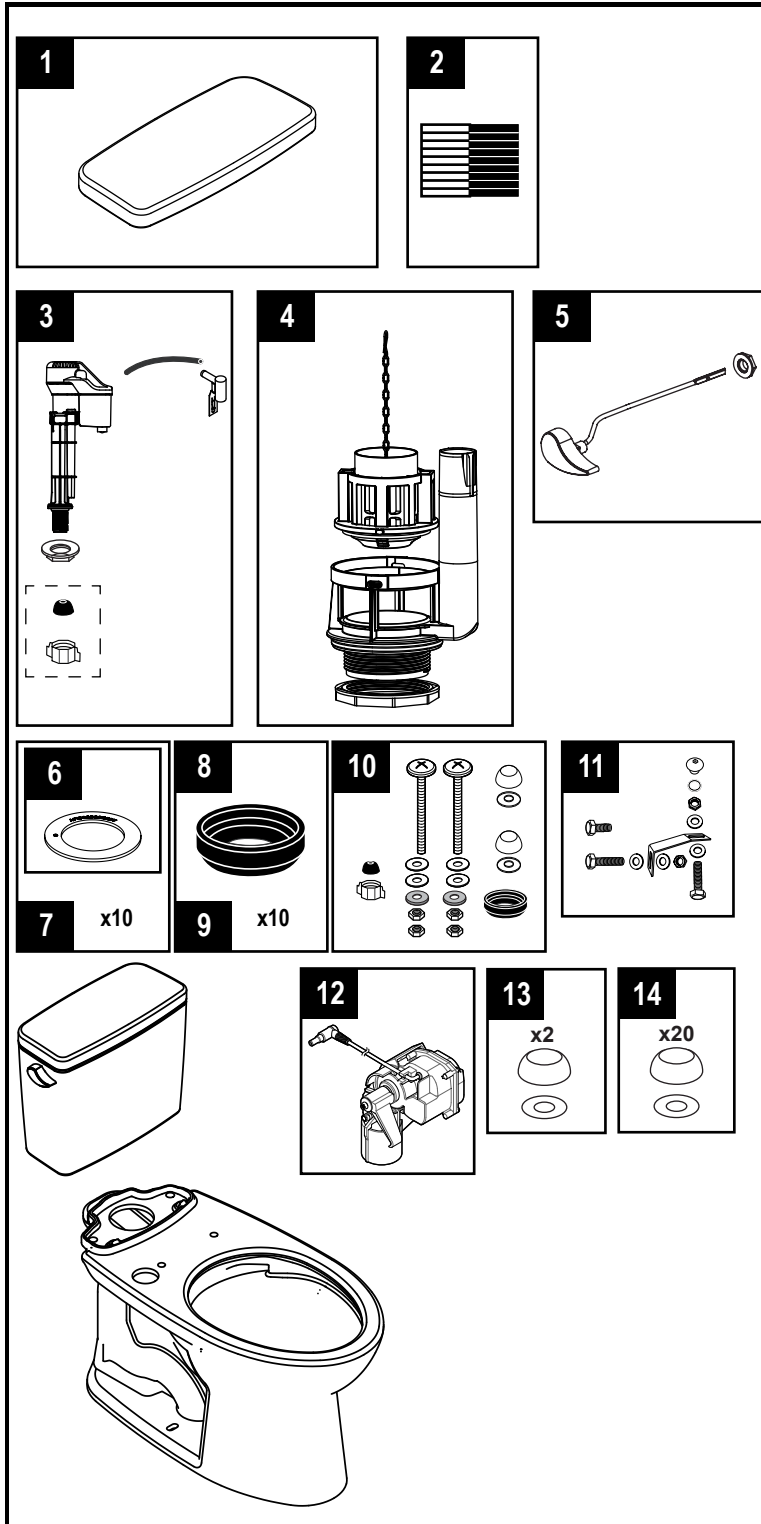

Drake®

1.28 Gpf Toilet, Elongated TORNADO FLUSH®

(including CEFIONTECT®), Right Hand Trip Lever

Item	Part	Description
1	TCU776CR#01	Tank Lid w/ Velcro Tape - Cotton
	TCU776CR#03	Tank Lid w/ Velcro Tape - Bone
	TCU776CR#11	Tank Lid w/ Velcro Tape - Colonial White
	TCU776CR#12	Tank Lid w/ Velcro Tape - Sedona Beige
	TCU776CR#51	Tank Lid w/ Velcro Tape - Ebony
2	THU107	Velcro Tape
3	TSU708	Fill Valve Assembly
4	THU825-A	Flush Valve Assembly, 1.28 GPF
	THU826-A	Flush Valve Assembly, 1.28 GPF (Insulated Tank)
5	THU808#CP-A	Trip Lever Handle - Chrome Plated
	THU808#PN-A	Trip Lever Handle - Polished Nickel
	THU808#BN-A	Trip Lever Handle - Brushed Nickel
	THU808#PB-A	Trip Lever Handle - Polished Brass
	THU808#RB-A	Trip Lever Handle - Oil Rubbed Bronze
	THU808#01-A	Trip Lever Handle - Cotton
	THU808#03-A	Trip Lever Handle - Bone
	THU808#11-A	Trip Lever Handle - Colonial White
	THU808#12-A	Trip Lever Handle - Sedona Beige
	THU808#51-A	Trip Lever Handle - Ebony
	THU820#01-A	Trip Lever Right Handle - Cotton
	THU820#CP-A	Trip Lever Right Handle - Chrome Plated
	THU820#PN-A	Trip Lever Right Handle - Polished Nickel
	THU820#BN-A	Trip Lever Right Handle - Brushed Nickel
	THU820#PB-A	Trip Lever Right Handle - Polished Brass
	THU835#CP-A	Trip Lever Right Handle & Bolt Down - Chrome Plated
6	THU407	Seal Gasket (1 piece)
7	THU370	Seal Gasket (10 pieces)
8	9BU024E	Tank to Bowl Gasket - 1pc
9	THU131	Tank to Bowl Gasket - 10pc
10	THU828#01-A	Tank to Bowl Mounting Hardware - Cotton
	THU828#03-A	Tank to Bowl Mounting Hardware - Bone
	THU828#11-A	Tank to Bowl Mounting Hardware - Colonial White
	THU828#12-A	Tank to Bowl Mounting Hardware - Sedona Beige
	THU828#51-A	Tank to Bowl Mounting Hardware - Ebony
11	THU089	Bolt Down Set
12	THU767	Autoflush Unit
13	THU044S#XX	Bolt Cap Set - (1 Toilet)
14	THU098#XX	Bolt Cap Set - (10 Toilets)