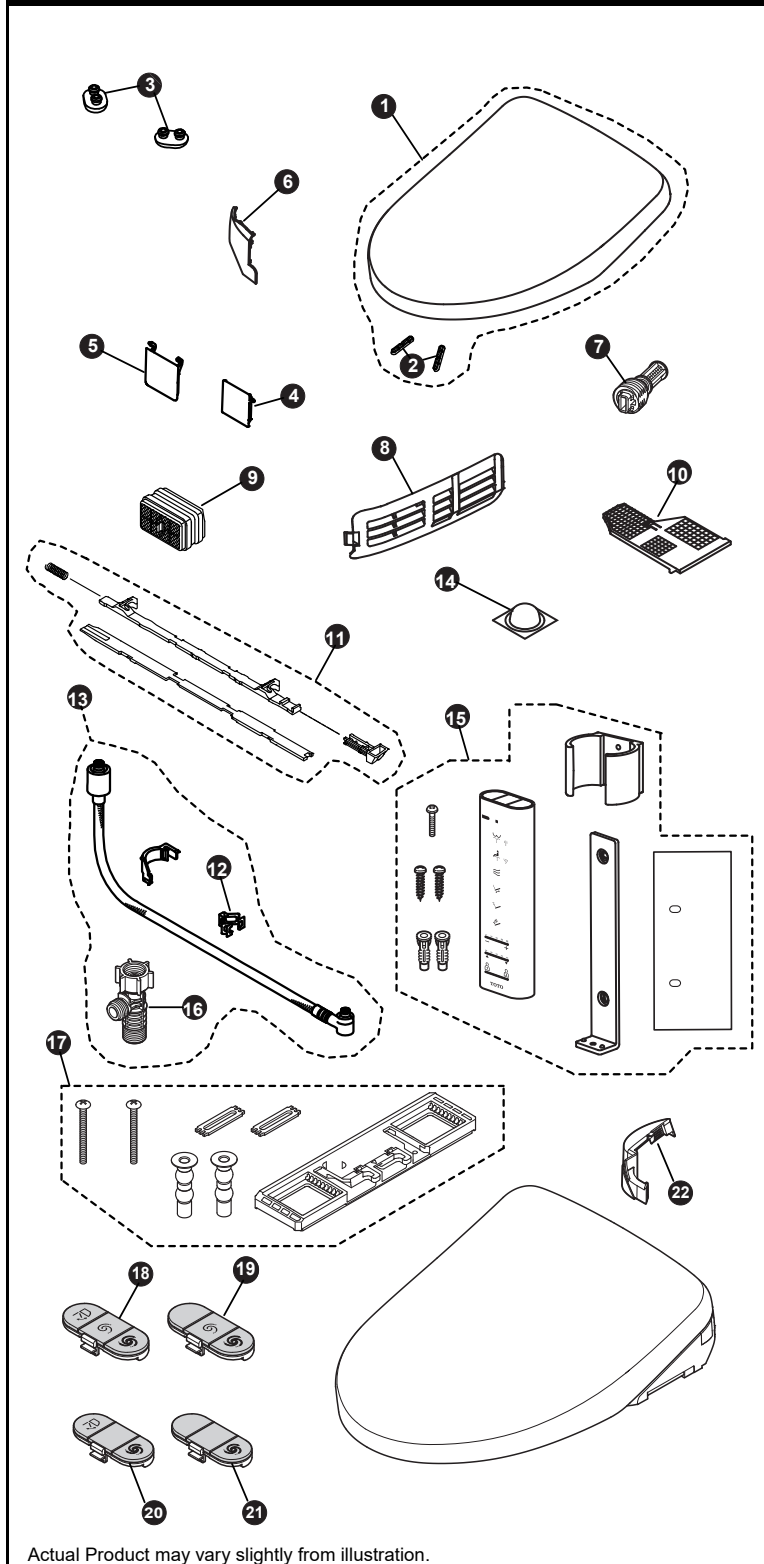

Item	Part	Description
1	THU6025#01	Contemporary Lid - Cotton White
	THU6025#12	Contemporary Lid - Sedona Beige
	THU6026#01	Classic Lid - Cotton White
	THU6026#12	Classic Lid - Sedona Beige
2	THU6068	Lid Bumpers (x2)
3	THU9337	Seat Bumpers (x2)
4	THU6070#01	Dryer Door - Cotton White
	THU6070#12	Dryer Door - Sedona Beige
5	THU6069#01	Wand Door - Cotton White
	THU6069#12	Wand Door - Sedona Beige
6	THU6061#01	Side Cover for Standard Model - Cotton White
	THU6061#12	Side Cover for Standard Model - Sedona Beige
	THU6060#01	Side Cover for Washlet+ Model - Cotton White
	THU6060#12	Side Cover for Washlet+ Model - Sedona Beige
7	THU6071	Water Filter Drain Valve
8	THU6030#01	Deodorizer Louver - Cotton
	THU6030#12	Deodorizer Louver - Sedona Beige
9	THU6072	Deodorizer Catalyst
10	THU6054#01	Deodorizer Air Filter - Cotton White
	THU6054#12	Deodorizer Air Filter - Sedona Beige
11	THU6044#01	Lever Assembly - Cotton
	THU6044#12	Lever Assembly - Sedona Beige
12	THU9484	Water Supply Connection Clip
13	THU6052R	Water Supply Hose for Standard Model
	THU6051R	Water Supply Hose for Washlet+ Model
14	THU9488	Top Lid Cushion
15	THU6055	S550e Remote Control Assembly
	THU6056	S500e Remote Control Assembly
16	THU6234	T-Connector
17	THU6478	Baseplate Assembly for Standard Model
	THU6477	Baseplate Assembly for Washlet+ Model
18	THU6391	AutoFlush Remote Button for Dual Flush S550e
19	THU6392	AutoFlush Remote Button for Dual Flush S500e
20	THU6393	AutoFlush Remote Button for Single Flush S550e
21	THU6394	AutoFlush Remote Button for Single Flush S500e
22	THU6452#01	Hole Cover for use with T20 Bowl

Note:

Product Number Explanations

WASHLET®
 (SW) WASHLET®
 (3044) S500e Classic
 (3046) S500e Contemporary
 (3054) S550e Classic
 (3056) S550e Contemporary
 (A) AutoFlush Compatible
 (T40) WASHLET+

Colors
 (#01) Cotton White
 (#12) Sedona Beige