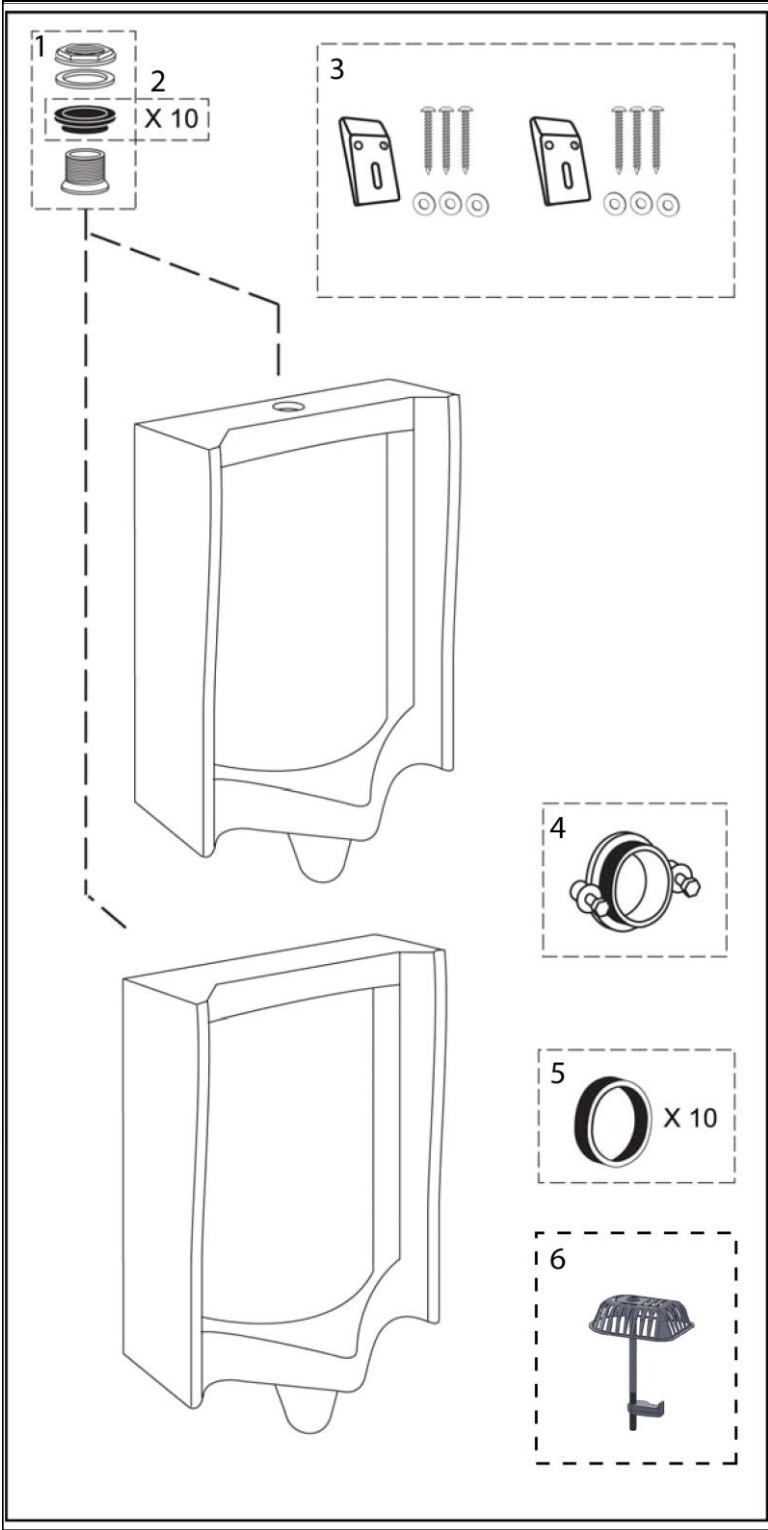

# UT447E(V)

## Commercial Washout Urinal 0.5 Gpf / 1.9 Lpf 3/4" Spud Inlet 2" IPS Outlet Flange

UT447E  
UT447EV

Items	Parts	Description
1	THU078	Spud
2	THU118	Spud Gaskets (10 pieces)
3	THU110	Wall Hanger
4	THU079	Outlet Flange
5	THU119	Outlet Flange Gaskets (10 pieces)
6	THU3017	Strainer

**Note:**

**Product Number Explanations**

**Urinal**  
 (UT) Urinal  
 (447) Model  
 (E) High Efficiency Flush  
 (V) Back Spud Inlet

Actual Product may vary slightly from illustration.