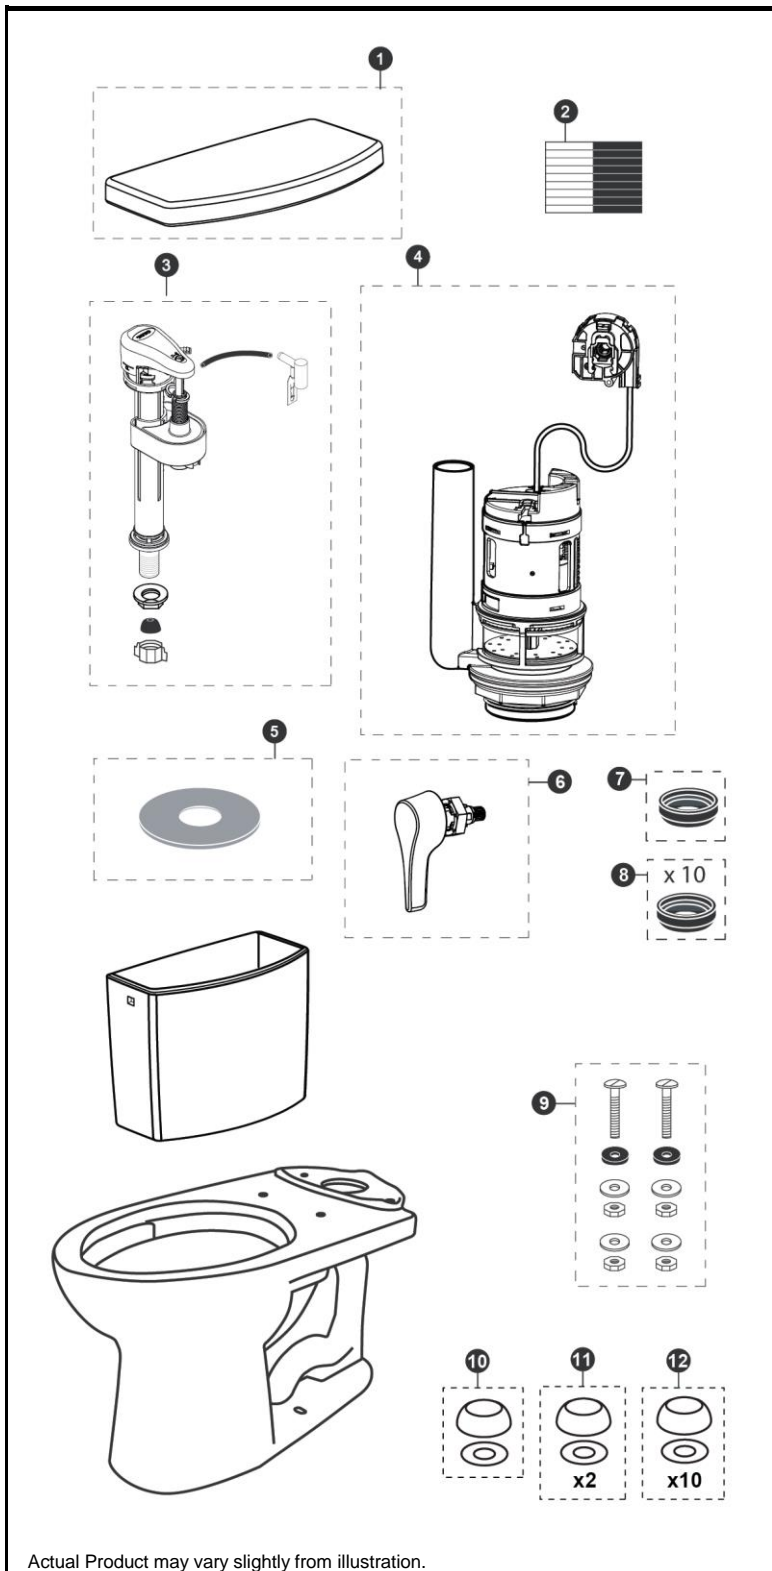

CST454CUF, CST454CUFG & CST454CUFRG

CST454CUF
C454CUF
ST453U

CST454CUFG
C454CUFG
ST453U

CST454CUFRG
C454CUFG
ST453UR

2 Pc Drake® II 1G® 1.0 Gpf Toilet, Elongated, Tornado Flush, 12" Rough-In, Universal Height (including Right Hand & CeFIONtect™)

Item	Part	Description
1	TCU453CRU#01	Tank Lid w/ Velcro Tape - Cotton
	TCU453CRU#03	Tank Lid w/ Velcro Tape - Bone
	TCU453CRU#11	Tank Lid w/ Velcro Tape - Colonial White
	TCU453CRU#12	Tank Lid w/ Velcro Tape - Sedona Beige
	TCU453CRU#51	Tank Lid w/ Velcro Tape - Ebony
2	THU107	Velcro Tape
3	TSU53A	Fill Valve
4	THU467	Flush Valve Tower Assembly
	THU491	Flush Valve Tower Assembly for RH Trip Lever
5	THU474	Seal Gasket for Flush Valve
6	THU485#CP	Trip Lever Handle Assembly - Chrome Plated
	THU485#01	Trip Lever Handle Assembly - Cotton
	THU485#BN	Trip Lever Handle Assembly - Brushed Nickel
	THU485#PN	Trip Lever Handle Assembly - Polished Nickel
	THU492#CP	Trip Lever Handle - Chrome Plated (Right Hand)
7	THU131	Tank to Bowl Gasket (10 pieces)
8	9BU024E	Tank to Bowl Gasket (1 piece)
9	TSU01D	Tank Mounting Kit
10	THU044#01	Bolt Cap Set - Cotton (1 set)
	THU044#03	Bolt Cap Set - Bone (1 set)
	THU044#11	Bolt Cap Set - Colonial White (1 set)
	THU044#12	Bolt Cap Set - Sedona Beige (1 set)
	THU044#51	Bolt Cap Set - Ebony (1 set)
11	THU044S#01	Bolt Cap Set - Cotton (2 sets)
	THU044S#03	Bolt Cap Set - Bone (2 sets)
	THU044S#11	Bolt Cap Set - Colonial White (2 sets)
	THU044S#12	Bolt Cap Set - Sedona Beige (2 sets)
	THU044S#51	Bolt Cap Set - Ebony (2 sets)
12	THU098#01	Bolt Cap Set - Cotton (10 sets)
	THU098#03	Bolt Cap Set - Bone (10 sets)
	THU098#11	Bolt Cap Set - Colonial White (10 sets)
	THU098#12	Bolt Cap Set - Sedona Beige (10 sets)
	THU098#51	Bolt Cap Set - Ebony (10 sets)