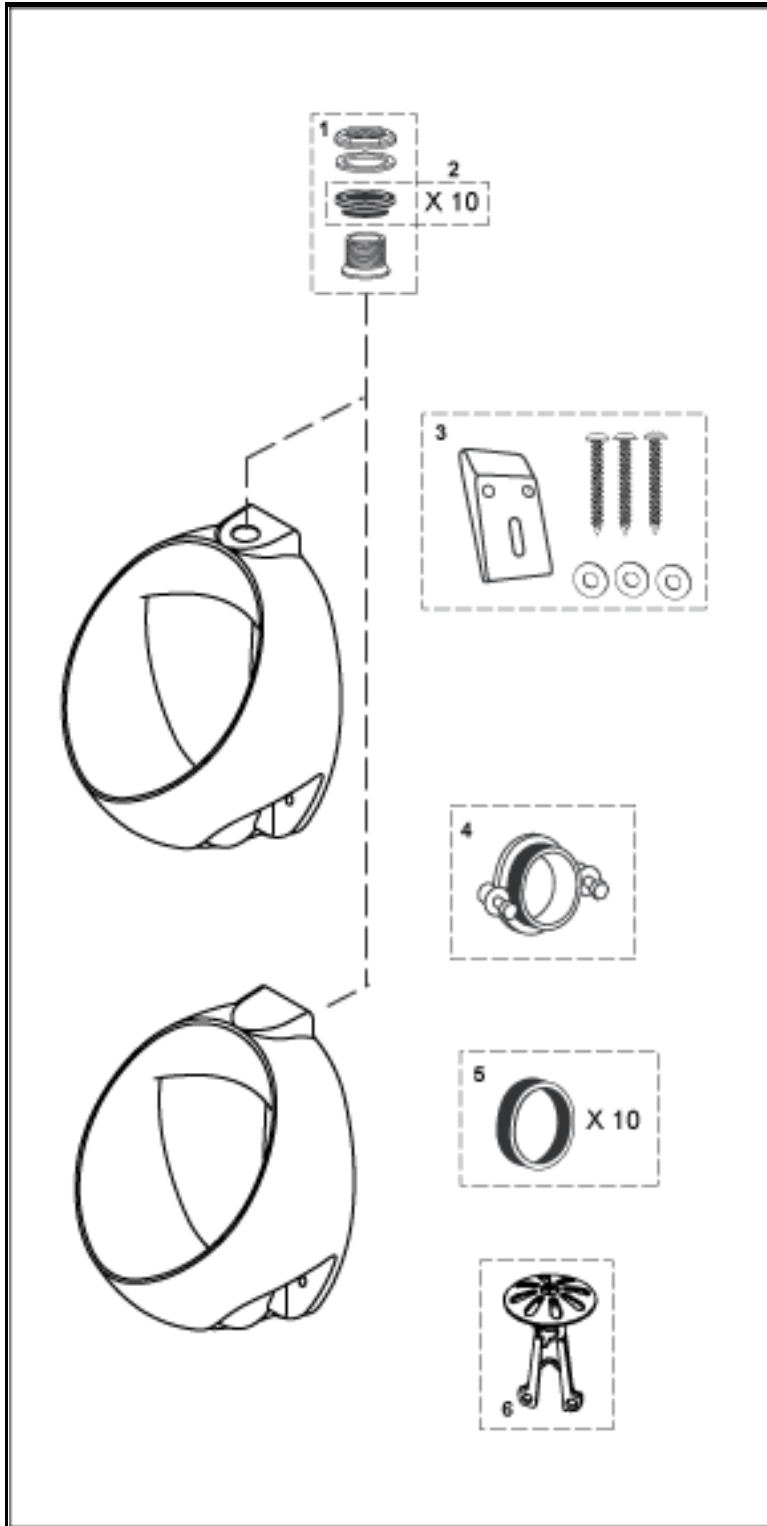

UT105U
UT105UG

UT105UV
UT105UVG

Commercial Washout Urinal
0.125 Gpf / 0.473 Lpf
3/4" Spud Inlet
2" IPS Outlet Flange

Item	Part	Description
1	THU078	Spud
2	THU118	Spud Gaskets (10 pieces)
3	THU110-1	Wall Hanger
4	THU080	Outlet Flange
5	THU119	Outlet Flange Gaskets (10 pieces)
6	THU3045R-A	Strainer

Note:

Product Number Explanations

Urinal
 (UT) Urinal
 (105) Model
 (U) Ultra Low Flush
 (V) Back Spud Inlet
 (G) CeFIONtect™

Actual Product may vary slightly from illustration.