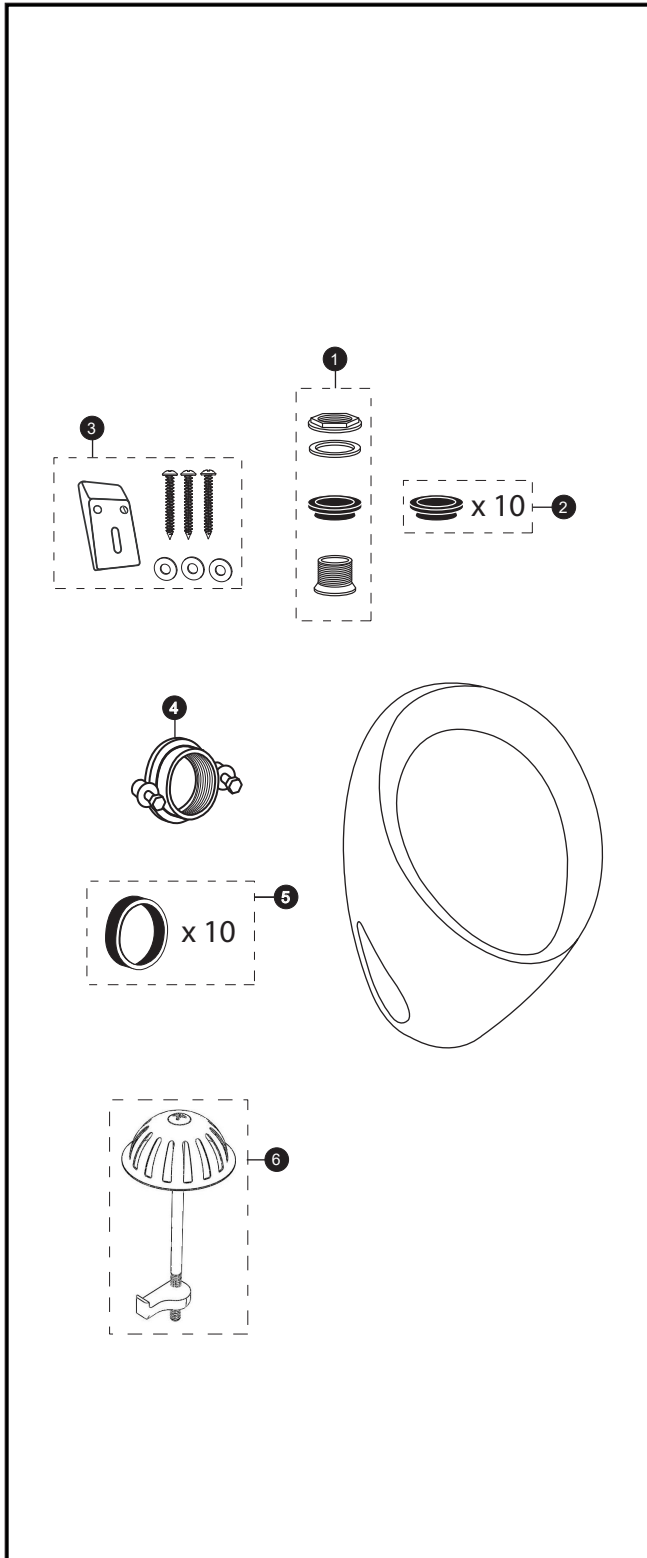

UT104EV

UT104EV

.5 Gpf, Commercial Washout Urinal 3/4" Back Spud Inlet 2" IPS Outlet Flange

Item	Part	Description
1	THU078	Top Spud
2	THU118	Top Spud Gaskets (10 Pieces)
3	THU110-1	Wall Hanger
4	THU080	Outlet Flange
5	THU119	Outlet Flange Gaskets (10 Pieces)
6	THU3010	Urinal Strainer Assembly

Product Number Explanations

Urinal

(UT) Urinal
(104) Model
(E) HEU
(V) Back Spud Inlet

Colors

(#01) Cotton
(#03) Bone
(#04) Gray
(#12) Sedona Beige
(#51) Ebony