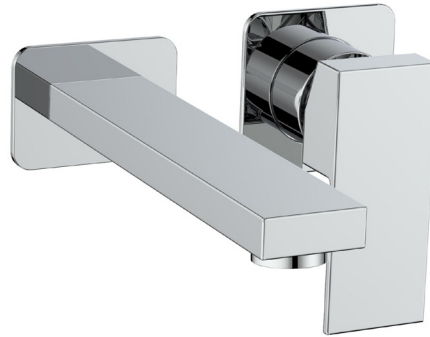

KAPFENBERG

WALL MOUNT LAVATORY FAUCET

BF.KG.1400

Description

- Wall mount lavatory faucet
- Solid brass construction
- ½" female NPT connection

Flow Rate

- 1.5 gpm | 5.7 lpm | 60 psi

Cartridge

- CE.1715.P - ceramic disk cartridge

Available Finishes

- Chrome (CC)
- Brushed Nickel (BN)
- Matte Black (MB)
- Brushed Gold (BG)

(Model Pictured: Chrome)

Codes / Standards

- Uniform Plumbing Code (UPC®)
- ASME A112.18.1/CSA B125.1
- NSF 372
- NSF/ANSI 61

Warranty

- Limited lifetime warranty against all manufacturing defects to the original consumer purchaser (see full warranty for more details)

ROUGH-IN FOR WALL MOUNT LAVATORY FAUCET WITH SINGLE HANDLE

VE.1400

Description

- Solid brass construction
- ½" female NPT connection

Flow Rate

- 1.5 gpm / 5.7 lpm / 60 psi

Cartridge

- CE.1715.P - ceramic disk cartridge

Codes / Standards

- Uniform Plumbing Code (UPC®)
- ASME A112.18.1/CSA B125.1