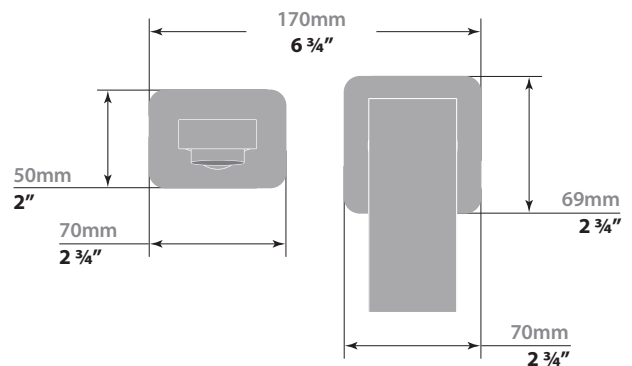

KAPFENBERG

WALL MOUNT LAVATORY FAUCET

BF.KG.1400

Description

- Wall mount lavatory faucet
- Solid brass construction
- ½" female NPT connection

Flow Rate

- 1.5 gpm | 5.7 lpm | 60 psi

Cartridge

- CE.1715.P - ceramic disk cartridge

Available Finishes

- Chrome (CC)
- Brushed Nickel (BN)
- Matte Black (MB)
- Brushed Gold (BG)

(Model Pictured: Chrome)

Codes / Standards

- Uniform Plumbing Code (UPC®)
- ASME A112.18.1/CSA B125.1
- NSF 372
- NSF/ANSI 61

Warranty

- Limited lifetime warranty against all manufacturing defects to the original consumer purchaser (see full warranty for more details)