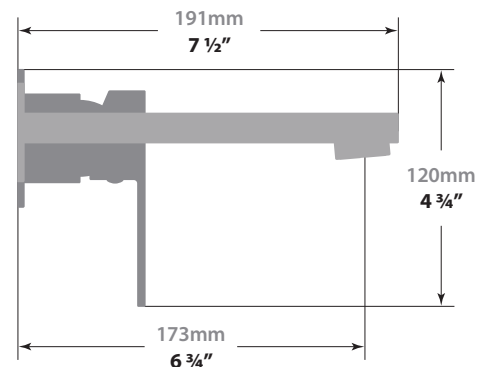

KAPFENBERG

WALL MOUNT LAVATORY FAUCET

BF.KG.1400

Description

- Wall mount lavatory faucet
- Solid brass construction
- ½" female NPT connection

Flow Rate

- 1.5 gpm | 5.7 lpm | 60 psi

Cartridge

- CE.1715.P - ceramic disk cartridge

Available Finishes

- Chrome (CC)
- Brushed Nickel (BN)
- Matte Black (MB)
- Brushed Gold (BG)

(Model Pictured: Chrome)

Codes / Standards

- Uniform Plumbing Code (UPC®)
- ASME A112.18.1/CSA B125.1
- NSF 372
- NSF/ANSI 61

Warranty

- Limited lifetime warranty against all manufacturing defects to the original consumer purchaser (see full warranty for more details)