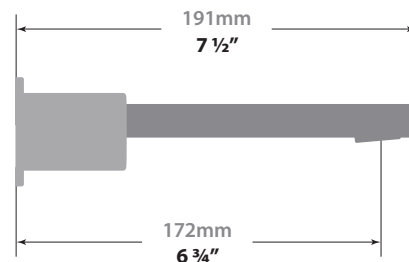

NIVEAU

8" C.C. WALL MOUNT LAVATORY FAUCET

BF.NU.1500

Description

- Wall mount lavatory faucet
- Solid brass construction
- ½" female NPT connection
- Adjustable aerator

Flow Rate

- 1.5 gpm | 5.7 lpm | 60 psi

Cartridge

- CE.1700.R - ceramic disk cartridge (cold)
- CE.1700.L - ceramic disk cartridge (hot)

Available Finishes

- Chrome (CC)
- Matte Black (MB)

(Model Pictured: Chrome)

Codes / Standards

- Uniform Plumbing Code (UPC®)
- ASME A112.18.1/CSA B125.1
- NSF 372
- NSF/ANSI 61

Warranty

- Limited lifetime warranty against all manufacturing defects to the original consumer purchaser (see full warranty for more details)