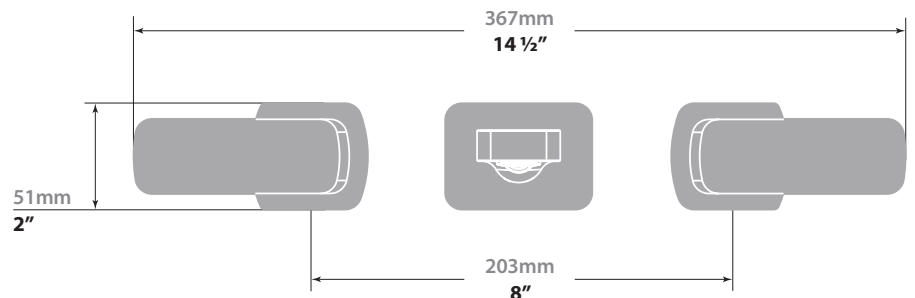

NIVEAU

8" C.C. WALL MOUNT LAVATORY FAUCET

BF.NU.1500

Description

- Wall mount lavatory faucet
- Solid brass construction
- ½" female NPT connection
- Adjustable aerator

Flow Rate

- 1.5 gpm | 5.7 lpm | 60 psi

Cartridge

- CE.1700.R - ceramic disk cartridge (cold)
- CE.1700.L - ceramic disk cartridge (hot)

Available Finishes

- Chrome (CC)
- Matte Black (MB)

(Model Pictured: Chrome)

Codes / Standards

- Uniform Plumbing Code (UPC®)
- ASME A112.18.1/CSA B125.1
- NSF 372
- NSF/ANSI 61

ROUGH-IN FOR 8" C.C. WALL MOUNT LAVATORY FAUCET WITH TWO HANDLES

VE.1500

Description

- Solid brass construction
- ½" female NPT connection

Flow Rate

- 1.5 gpm / 5.7 lpm / 60 psi

Cartridge

- CE.1700.R - ceramic disk cartridge (cold)
- CE.1700.L - ceramic disk cartridge (hot)