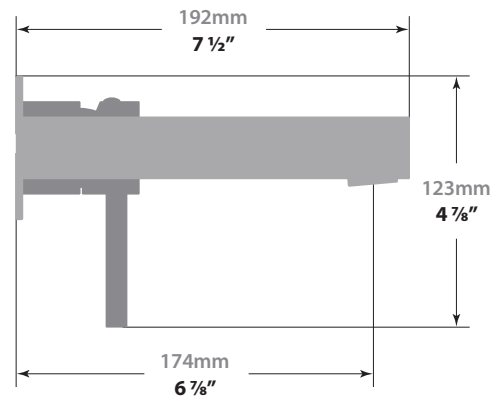

WÖRGL
WALL MOUNT LAVATORY FAUCET

BF.WL.1410

Description

- Wall-mounted lavatory faucet with 7" face plate
- Solid brass construction
- ½" female NPT connection

Flow Rate

- 1.5 gpm | 5.7 lpm | 60 psi

Cartridge

- CE.1715.P - ceramic disk cartridge

Available Finishes

- Chrome (CC)
- Brushed Nickel (BN)
- Matte Black (MB)
- Brushed Gold (BG)

(Model Pictured: Chrome)

Codes / Standards

- Uniform Plumbing Code (UPC®)
- ASME A112.18.1/CSA B125.1
- NSF 372
- NSF/ANSI 61

Warranty

- Limited lifetime warranty against all manufacturing defects to the original consumer purchaser (see full warranty for more details)