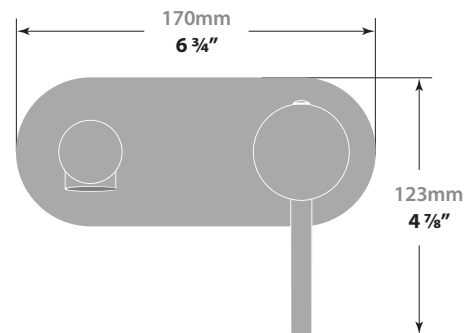

WÖRGL
WALL MOUNT LAVATORY FAUCET

BF.WL.1410

Description

- Wall-mounted lavatory faucet with 7" face plate
- Solid brass construction
- ½" female NPT connection

Flow Rate

- 1.5 gpm | 5.7 lpm | 60 psi

Cartridge

- CE.1715.P - ceramic disk cartridge

Available Finishes

- Chrome (CC)
- Brushed Nickel (BN)
- Matte Black (MB)
- Brushed Gold (BG)

(Model Pictured: Chrome)

Codes / Standards

- Uniform Plumbing Code (UPC®)
- ASME A112.18.1/CSA B125.1
- NSF 372
- NSF/ANSI 61

Warranty

- Limited lifetime warranty against all manufacturing defects to the original consumer purchaser (see full warranty for more details)