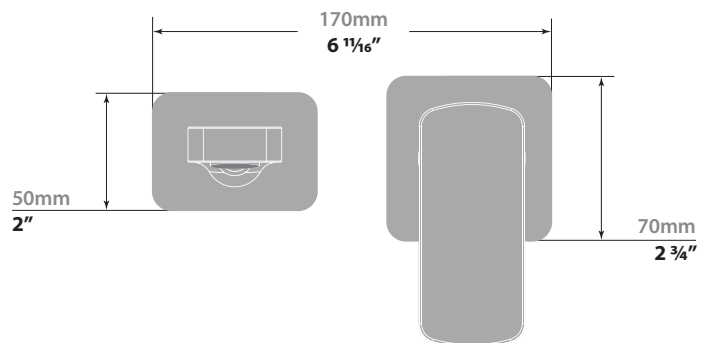

NIVEAU WALL MOUNT LAVATORY FAUCET

BF.NU.1400

Description

- Wall mount lavatory faucet
- Solid brass construction
- 1/2" female NPT connection
- Adjustable aerator

Flow Rate

- 1.5 gpm | 5.7 lpm | 60 psi

Cartridge

- CE.1715.P - ceramic disk cartridge

Available Finishes

- Chrome (CC)
- Matte Black (MB)

(Model Pictured: Chrome)

Codes / Standards

- Uniform Plumbing Code (UPC®)
- ASME A112.18.1/CSA B125.1
- NSF 372
- NSF/ANSI 61

Warranty

- Limited lifetime warranty against all manufacturing defects to the original consumer purchaser (see full warranty for more details)

Change the direction of the flow with the tip of your finger.