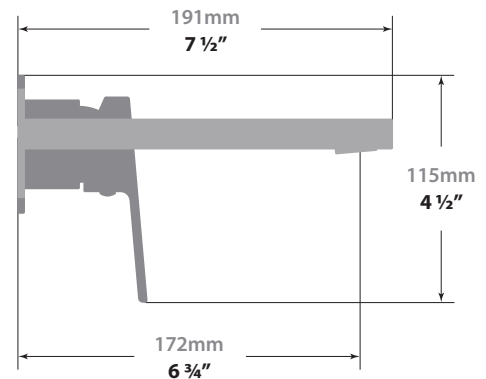

NIVEAU WALL MOUNT LAVATORY FAUCET

BF.NU.1400

Description

- Wall mount lavatory faucet
- Solid brass construction
- 1/2" female NPT connection
- Adjustable aerator

Flow Rate

- 1.5 gpm | 5.7 lpm | 60 psi

Cartridge

- CE.1715.P - ceramic disk cartridge

Available Finishes

- Chrome (CC)
- Matte Black (MB)

(Model Pictured: Chrome)

Codes / Standards

- Uniform Plumbing Code (UPC®)
- ASME A112.18.1/CSA B125.1
- NSF 372
- NSF/ANSI 61

Warranty

- Limited lifetime warranty against all manufacturing defects to the original consumer purchaser (see full warranty for more details)

Change the direction of the flow with the tip of your finger.