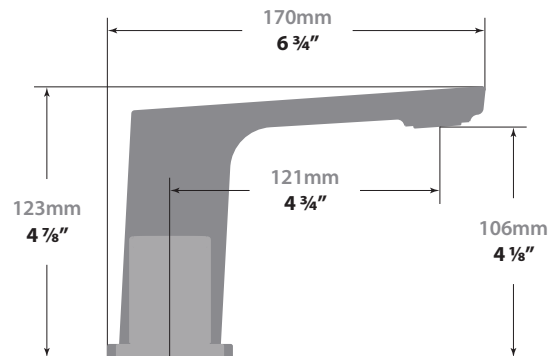

NIVEAU

8" C.C. LAVATORY FAUCET

BF.NU.1301

Description

- 3 piece lavatory faucet
- Solid brass construction
- 3/8" compression fitting
- Adjustable aerator

Flow Rate

- 1.5 gpm | 5.7 lpm | 60 psi

Cartridge

- CE.1700.R - ceramic disk cartridge (cold)
- CE.1700.L - ceramic disk cartridge (hot)

Available Finishes

- Chrome (CC)
- Matte Black (MB)

(Model Pictured: Chrome)

Included Products

- Standard pop-up drain with overflow included (PU.101)

Codes / Standards

- Uniform Plumbing Code (UPC®)
- ASME A112.18.1/CSA B125.1
- NSF 372
- NSF/ANSI 61

Warranty

- Limited lifetime warranty against all manufacturing defects to the original consumer purchaser (see full warranty for more details)

Change the direction of the flow with the tip of your finger.