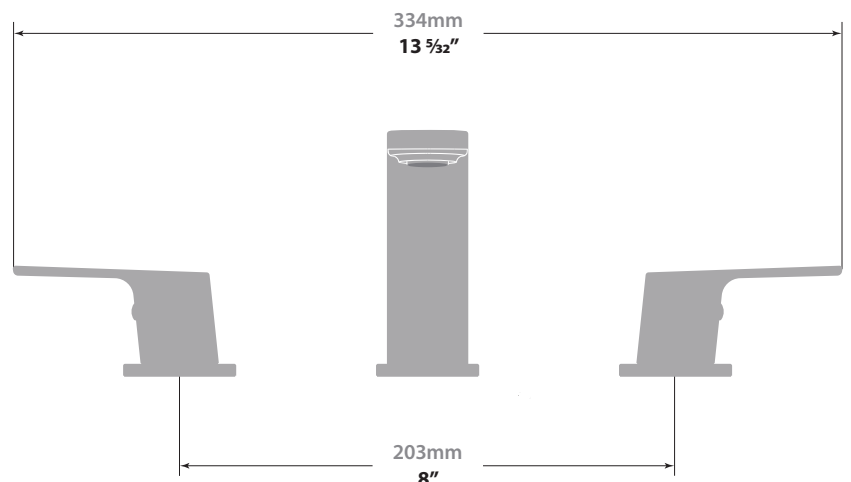

NIVEAU

8" C.C. LAVATORY FAUCET

BF.NU.1301

Description

- 3 piece lavatory faucet
- Solid brass construction
- 3/8" compression fitting
- Adjustable aerator

Flow Rate

- 1.5 gpm | 5.7 lpm | 60 psi

Cartridge

- CE.1700.R - ceramic disk cartridge (cold)
- CE.1700.L - ceramic disk cartridge (hot)

Available Finishes

- Chrome (CC)
- Matte Black (MB)

(Model Pictured: Chrome)

Included Products

- Standard pop-up drain with overflow included (PU.101)

Codes / Standards

- Uniform Plumbing Code (UPC®)
- ASME A112.18.1/CSA B125.1
- NSF 372
- NSF/ANSI 61

Warranty

- Limited lifetime warranty against all manufacturing defects to the original consumer purchaser (see full warranty for more details)

Change the direction of the flow with the tip of your finger.