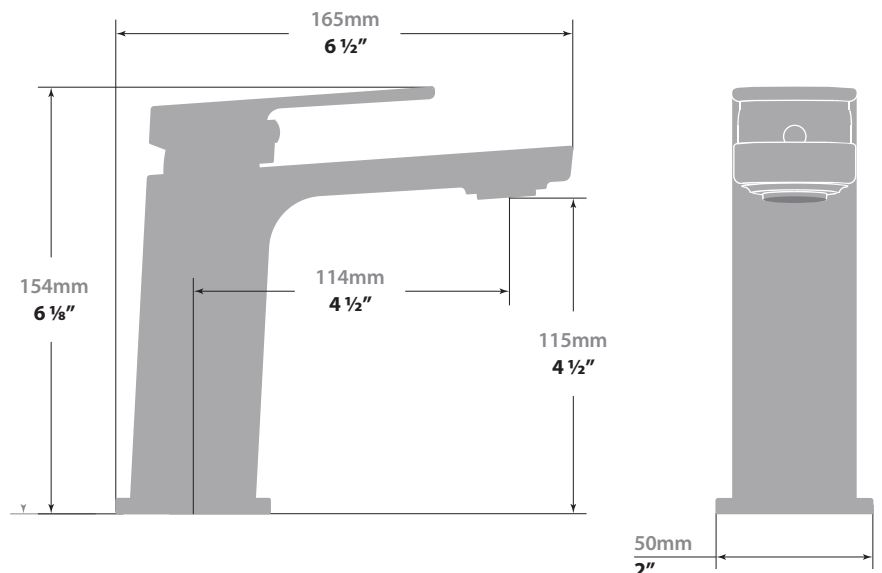

NIVEAU LAVATORY FAUCET

BF.NU.1001

Description

- Single hole lavatory faucet
- Solid brass construction
- 3/8" compression fitting
- Adjustable aerator

Flow Rate

- 1.5 gpm | 5.7 lpm | 60 psi

Cartridge

- CE.1901.P - ceramic disk cartridge

Available Finishes

- Chrome (CC)
- Matte Black (MB)

(Model Pictured: Chrome)

Included Products

- Standard pop-up drain with overflow included (PU.101)

Codes / Standards

- Uniform Plumbing Code (UPC®)
- ASME A112.18.1/CSA B125.1
- NSF 372
- NSF/ANSI 61

Warranty

- Limited lifetime warranty against all manufacturing defects to the original consumer purchaser (see full warranty for more details)

Change the direction of the flow with the tip of your finger.