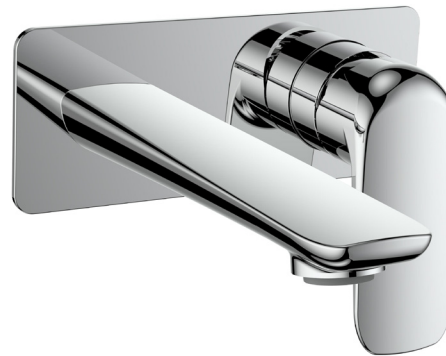

ANTAU

WALL MOUNT LAVATORY FAUCET

BF.AU.1410.CC

Description

- Wall mount lavatory faucet with 7" x 2³/₄" face plate
- Solid brass construction
- 1/2" female NPT connection
- Adjustable aerator

Flow Rate

- 1.5 gpm | 5.7 lpm | 60 psi

Cartridge

- CE.1715.P - ceramic disk cartridge

Available Finishes

- Chrome (CC)

Codes / Standards

- Uniform Plumbing Code (UPC®)
- ASME A112.18.1/CSA B125.1
- NSF 372
- NSF/ANSI 61

Warranty

- Limited lifetime warranty against all manufacturing defects to the original consumer purchaser (see full warranty for more details)

Change the direction of the flow with the tip of your finger.