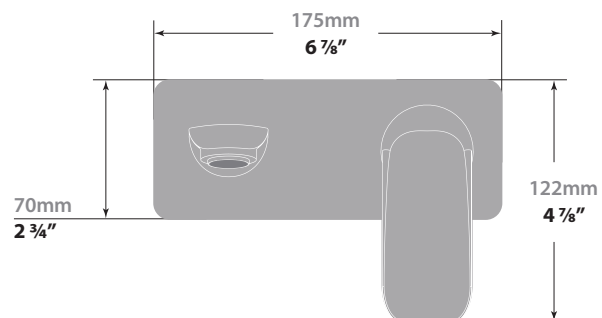

ANTAU

WALL MOUNT LAVATORY FAUCET

BF.AU.1410.CC

Description

- Wall mount lavatory faucet with 7" x 2³/₄" face plate
- Solid brass construction
- 1/2" female NPT connection
- Adjustable aerator

Flow Rate

- 1.5 gpm | 5.7 lpm | 60 psi

Cartridge

- CE.1715.P - ceramic disk cartridge

Available Finishes

- Chrome (CC)

Codes / Standards

- Uniform Plumbing Code (UPC®)
- ASME A112.18.1/CSA B125.1
- NSF 372
- NSF/ANSI 61

Warranty

- Limited lifetime warranty against all manufacturing defects to the original consumer purchaser (see full warranty for more details)

Change the direction of the flow with the tip of your finger.