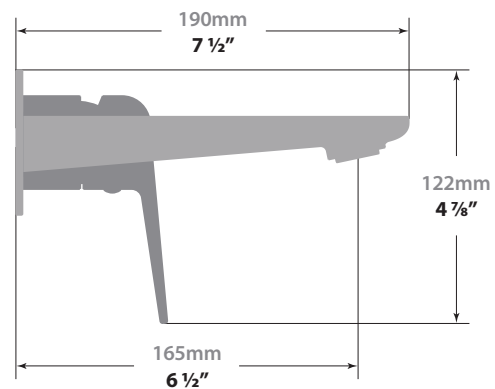

ANTAU

WALL MOUNT LAVATORY FAUCET

BF.AU.1410.CC

Description

- Wall mount lavatory faucet with 7" x 2³/₄" face plate
- Solid brass construction
- 1/2" female NPT connection
- Adjustable aerator

Flow Rate

- 1.5 gpm | 5.7 lpm | 60 psi

Cartridge

- CE.1715.P - ceramic disk cartridge

Available Finishes

- Chrome (CC)

Codes / Standards

- Uniform Plumbing Code (UPC®)
- ASME A112.18.1/CSA B125.1
- NSF 372
- NSF/ANSI 61

Warranty

- Limited lifetime warranty against all manufacturing defects to the original consumer purchaser (see full warranty for more details)

Change the direction of the flow with the tip of your finger.