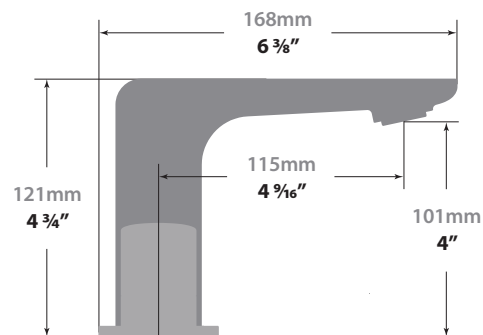

ANTAU

8" C.C. LAVATORY FAUCET WITH POP-UP

BF.AU.1301.CC

Description

- 3 piece lavatory faucet
- Solid brass construction
- 3/8" compression fitting
- Adjustable aerator

Flow Rate

- 1.5 gpm | 5.7 lpm | 60 psi

Cartridge

- CE.1700.R - ceramic disk cartridge (Cold)
- CE.1700.L - ceramic disk cartridge (Hot)

Available Finishes

- Chrome (CC)

Included Products

- Standard pop-up drain with overflow included (PU.101)

Codes / Standards

- Uniform Plumbing Code (UPC®)
- ASME A112.18.1/CSA B125.1
- NSF 372
- NSF/ANSI 61

Warranty

- Limited lifetime warranty against all manufacturing defects to the original consumer purchaser (see full warranty for more details)

Change the direction of the flow with the tip of your finger.