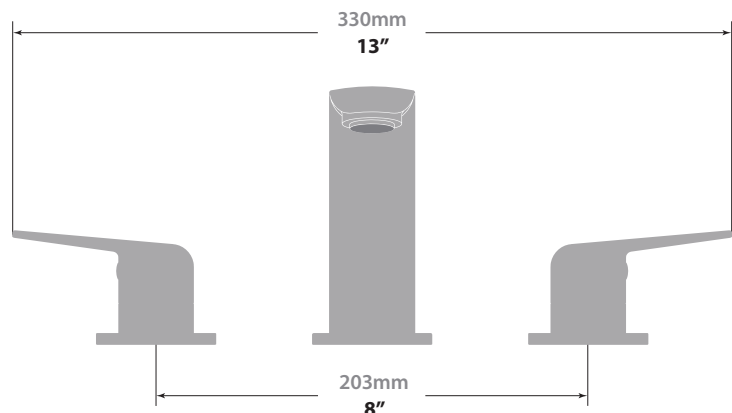

ANTAU

8" C.C. LAVATORY FAUCET WITH POP-UP

BF.AU.1301.CC

Description

- 3 piece lavatory faucet
- Solid brass construction
- 3/8" compression fitting
- Adjustable aerator

Flow Rate

- 1.5 gpm | 5.7 lpm | 60 psi

Cartridge

- CE.1700.R - ceramic disk cartridge (Cold)
- CE.1700.L - ceramic disk cartridge (Hot)

Available Finishes

- Chrome (CC)

Included Products

- Standard pop-up drain with overflow included (PU.101)

Codes / Standards

- Uniform Plumbing Code (UPC®)
- ASME A112.18.1/CSA B125.1
- NSF 372
- NSF/ANSI 61

Warranty

- Limited lifetime warranty against all manufacturing defects to the original consumer purchaser (see full warranty for more details)

Change the direction of the flow with the tip of your finger.