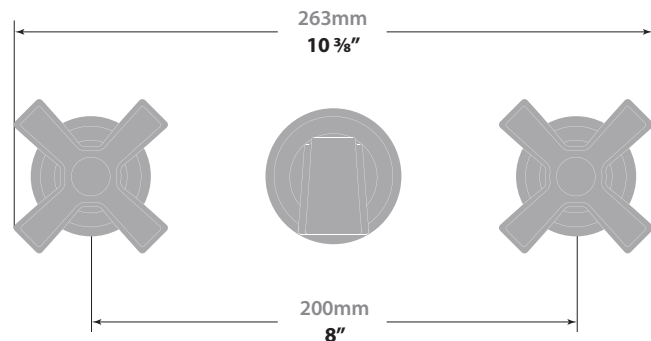

ZEHN

8" C.C. WALL MOUNT LAVATORY FAUCET - TRIM ONLY

TM.Z4.1500

Description

- 3 piece lavatory faucet
- Solid brass construction
- ½" female NPT connection

Flow Rate

- 1.5 gpm / 5.7 lpm / 60 psi

Cartridge

- CE.1700.R - ceramic disk cartridge (cold)
- CE.1700.L - ceramic disk cartridge (hot)

Available Finishes

- Chrome (CC)
- Matte Black (MB)
- Polished Nickel (PN)
- Brushed Gold (BG)
- Chrome / Matte Black (CB)
- Stainless Steel / Matte Black (SB)
- Polished Nickel / Matte Black (PB)
- Brushed Gold / Matte Black (BGB)

(Model Pictured: Chrome)

Codes / Standards

- Uniform Plumbing Code (UPC®)
- ASME A112.18.1/CSA B125.1
- NSF 372
- NSF/ANSI 61

Warranty

- Limited lifetime warranty against all manufacturing defects to the original consumer purchaser (see full warranty for more details)

Change the direction of the flow with the tip of your finger.