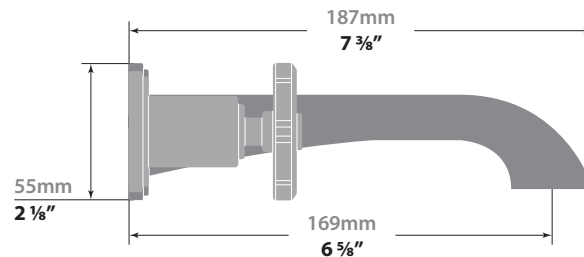

ZEHN

8" C.C. WALL MOUNT LAVATORY FAUCET - TRIM ONLY

TM.Z4.1500

Description

- 3 piece lavatory faucet
- Solid brass construction
- ½" female NPT connection

Flow Rate

- 1.5 gpm / 5.7 lpm / 60 psi

Cartridge

- CE.1700.R - ceramic disk cartridge (cold)
- CE.1700.L - ceramic disk cartridge (hot)

Available Finishes

- Chrome (CC)
- Matte Black (MB)
- Polished Nickel (PN)
- Brushed Gold (BG)
- Chrome / Matte Black (CB)
- Stainless Steel / Matte Black (SB)
- Polished Nickel / Matte Black (PB)
- Brushed Gold / Matte Black (BGB)

(Model Pictured: Chrome)

Codes / Standards

- Uniform Plumbing Code (UPC®)
- ASME A112.18.1/CSA B125.1
- NSF 372
- NSF/ANSI 61

Warranty

- Limited lifetime warranty against all manufacturing defects to the original consumer purchaser (see full warranty for more details)

Change the direction of the flow with the tip of your finger.