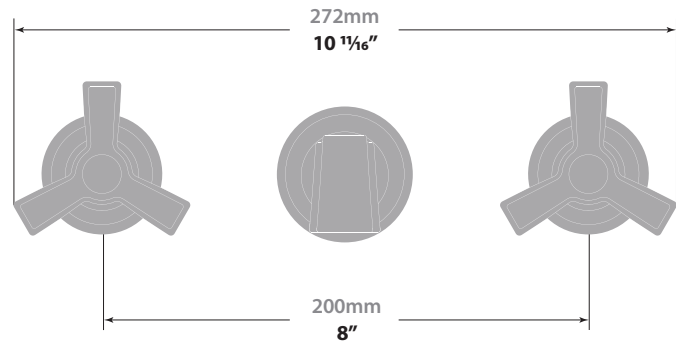

ZEHN 8" C.C. WALL MOUNT LAVATORY FAUCET - TRIM ONLY

TM.Z3.1500

Description

- 3 piece lavatory faucet
- Solid brass construction
- ½" female NPT connection

Flow Rate

- 1.5 gpm / 5.7 lpm / 60 psi

Cartridge

- CE.1700.R - ceramic disk cartridge (cold)
- CE.1700.L - ceramic disk cartridge (hot)

Available Finishes

- Chrome (CC)
- Matte Black (MB)
- Polished Nickel (PN)
- Brushed Gold (BG)
- Chrome / Matte Black (CB)
- Stainless Steel / Matte Black (SB)
- Polished Nickel / Matte Black (PB)
- Brushed Gold / Matte Black (BGB)

(Model Pictured: Chrome)

Codes / Standards

- Uniform Plumbing Code (UPC®)
- ASME A112.18.1/CSA B125.1
- NSF 372
- NSF/ANSI 61

Warranty

- Limited lifetime warranty against all manufacturing defects to the original consumer purchaser (see full warranty for more details)

Change the direction of the flow with the tip of your finger.