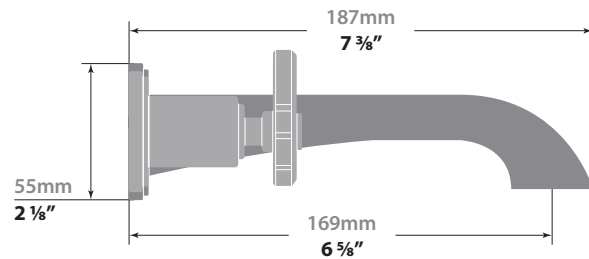

ZEHN 8" C.C. WALL MOUNT LAVATORY FAUCET - TRIM ONLY

TM.Z3.1500

Description

- 3 piece lavatory faucet
- Solid brass construction
- ½" female NPT connection

Flow Rate

- 1.5 gpm / 5.7 lpm / 60 psi

Cartridge

- CE.1700.R - ceramic disk cartridge (cold)
- CE.1700.L - ceramic disk cartridge (hot)

Available Finishes

- Chrome (CC)
- Matte Black (MB)
- Polished Nickel (PN)
- Brushed Gold (BG)
- Chrome / Matte Black (CB)
- Stainless Steel / Matte Black (SB)
- Polished Nickel / Matte Black (PB)
- Brushed Gold / Matte Black (BGB)

(Model Pictured: Chrome)

Codes / Standards

- Uniform Plumbing Code (UPC®)
- ASME A112.18.1/CSA B125.1
- NSF 372
- NSF/ANSI 61

Warranty

- Limited lifetime warranty against all manufacturing defects to the original consumer purchaser (see full warranty for more details)

Change the direction of the flow with the tip of your finger.