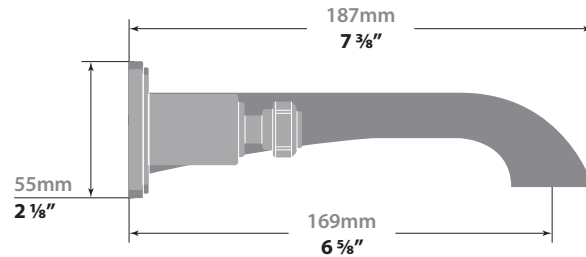

ZEHN 8" C.C. WALL MOUNT LAVATORY FAUCET - TRIM ONLY

TM.Z1.1500

Description

- 3 piece lavatory faucet
- Solid brass construction
- ½" female NPT connection

Flow Rate

- 1.5 gpm / 5.7 lpm / 60 psi

Cartridge

- CE.1700.R - ceramic disk cartridge (cold)
- CE.1700.L - ceramic disk cartridge (hot)

Available Finishes

- Chrome (CC)
- Matte Black (MB)
- Polished Nickel (PN)
- Brushed Gold (BG)
- Chrome / Matte Black (CB)
- Stainless Steel / Matte Black (SB)
- Polished Nickel / Matte Black (PB)
- Brushed Gold / Matte Black (BGB)

(Model Pictured: Chrome)