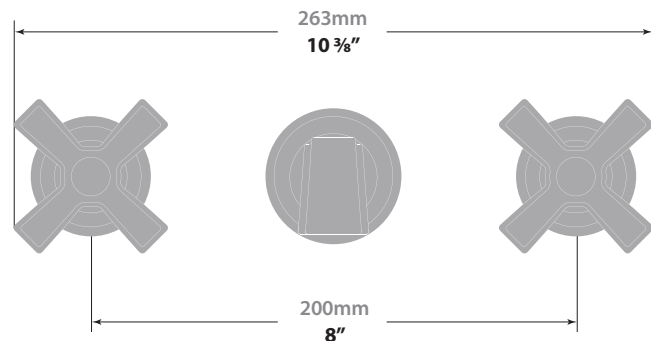

ZEHN 8" C.C. WALL MOUNT LAVATORY FAUCET

BF.Z4.1500

Description

- 3 piece lavatory faucet
- Solid brass construction
- ½" female NPT connection

Flow Rate

- 1.5 gpm / 5.7 lpm / 60 psi

Cartridge

- CE.1700.R - ceramic disk cartridge (cold)
- CE.1700.L - ceramic disk cartridge (hot)

Available Finishes

- Chrome (CC)
- Matte Black (MB)
- Polished Nickel (PN)
- Brushed Gold (BG)
- Chrome / Matte Black (CB)
- Stainless Steel / Matte Black (SB)
- Polished Nickel / Matte Black (PB)
- Brushed Gold / Matte Black (BGB)

(Model Pictured: Chrome)

Codes / Standards

- Uniform Plumbing Code (UPC®)
- ASME A112.18.1/CSA B125.1
- NSF 372
- NSF/ANSI 61

Warranty

- Limited lifetime warranty against all manufacturing defects to the original consumer purchaser (see full warranty for more details)

Change the direction of the flow with the tip of your finger.