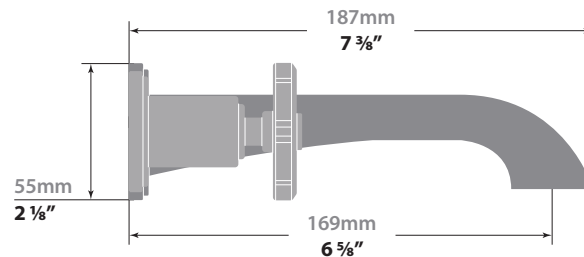

ZEHN 8" C.C. WALL MOUNT LAVATORY FAUCET

BF.Z4.1500

Description

- 3 piece lavatory faucet
- Solid brass construction
- ½" female NPT connection

Flow Rate

- 1.5 gpm / 5.7 lpm / 60 psi

Cartridge

- CE.1700.R - ceramic disk cartridge (cold)
- CE.1700.L - ceramic disk cartridge (hot)

Available Finishes

- Chrome (CC)
- Matte Black (MB)
- Polished Nickel (PN)
- Brushed Gold (BG)
- Chrome / Matte Black (CB)
- Stainless Steel / Matte Black (SB)
- Polished Nickel / Matte Black (PB)
- Brushed Gold / Matte Black (BGB)

(Model Pictured: Chrome)

Codes / Standards

- Uniform Plumbing Code (UPC®)
- ASME A112.18.1/CSA B125.1
- NSF 372
- NSF/ANSI 61

Warranty

- Limited lifetime warranty against all manufacturing defects to the original consumer purchaser (see full warranty for more details)

Change the direction of the flow with the tip of your finger.