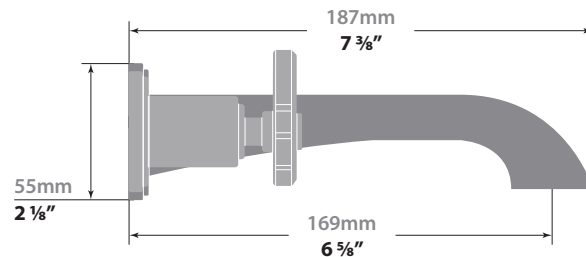

ZEHN
8" C.C. WALL MOUNT
LAVATORY FAUCET

BF.Z3.1500

Description

- 3 piece lavatory faucet
- Solid brass construction
- ½" female NPT connection

Flow Rate

- 1.5 gpm / 5.7 lpm / 60 psi

Cartridge

- CE.1700.R - ceramic disk cartridge (cold)
- CE.1700.L - ceramic disk cartridge (hot)

Available Finishes

- Chrome (CC)
- Matte Black (MB)
- Polished Nickel (PN)
- Brushed Gold (BG)
- Chrome / Matte Black (CB)
- Stainless Steel / Matte Black (SB)
- Polished Nickel / Matte Black (PB)
- Brushed Gold / Matte Black (BGB)

(Model Pictured: Chrome)