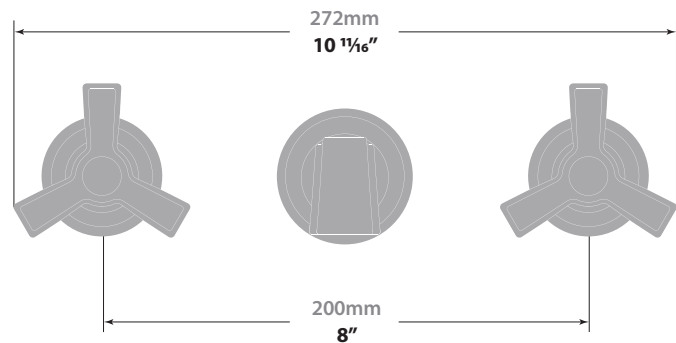

**ZEHN**  
**8" C.C. WALL MOUNT**  
**LAVATORY FAUCET**

BF.Z3.1500

**Description**

- 3 piece lavatory faucet
- Solid brass construction
- ½" female NPT connection

**Flow Rate**

- 1.5 gpm / 5.7 lpm / 60 psi

Change the direction of the flow with the tip of your finger.

### **Description**

---

- Solid brass construction
- ½" female NPT connection