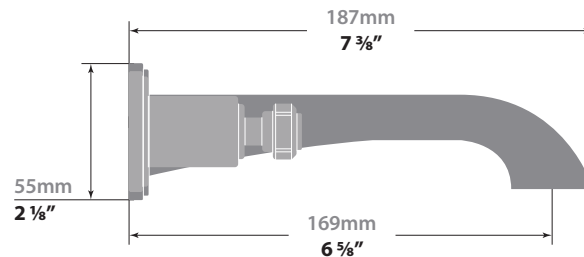

ZEHN

8" C.C. WALL MOUNT LAVATORY FAUCET

BF.Z1.1500

Description

- 3 piece lavatory faucet
- Solid brass construction
- ½" female NPT connection

Flow Rate

- 1.5 gpm / 5.7 lpm / 60 psi

Cartridge

- CE.1700.R - ceramic disk cartridge (cold)
- CE.1700.L - ceramic disk cartridge (hot)

Available Finishes

- Chrome (CC)
- Matte Black (MB)
- Polished Nickel (PN)
- Brushed Gold (BG)
- Chrome / Matte Black (CB)
- Stainless Steel / Matte Black (SB)
- Polished Nickel / Matte Black (PB)
- Brushed Gold / Matte Black (BGB)

(Model Pictured: Chrome)