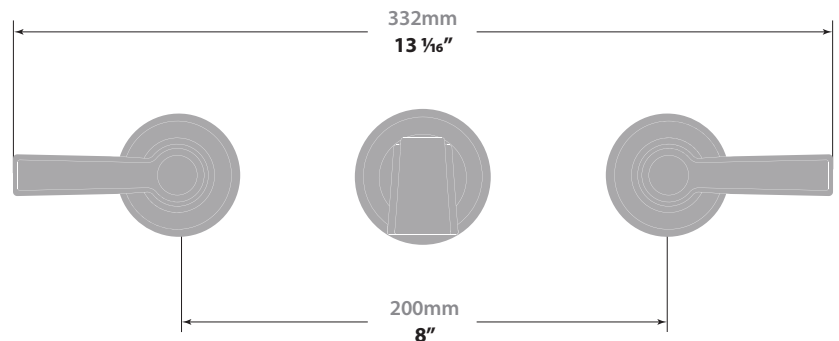

Warranty

- Limited lifetime warranty against all manufacturing defects to the original consumer purchaser (see full warranty for more details)