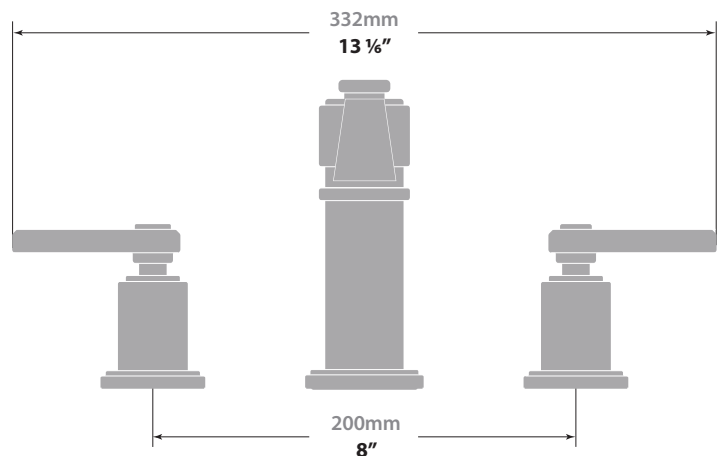

ZEHN 8" C.C. LAVATORY FAUCET

BF.Z1.1301

Description

- 3 piece lavatory faucet
- Solid brass construction
- 3/8" compression fitting

Flow Rate

- 1.5 gpm / 5.7 lpm / 60 psi

Cartridge

- CE.1700.R - ceramic disk cartridge (cold)
- CE.1700.L - ceramic disk cartridge (hot)

Available Finishes

- Chrome (CC)
- Matte Black (MB)
- Polished Nickel (PN)
- Brushed Gold (BG)
- Chrome / Matte Black (CB)
- Stainless Steel / Matte Black (SB)
- Polished Nickel / Matte Black (PB)
- Brushed Gold / Matte Black (BGB)

(Model Pictured: Chrome)

Products Included

- Standard pop-up drain with overflow included (PU.101)

Codes / Standards

- Uniform Plumbing Code (UPC®)
- ASME A112.18.1/CSA B125.1
- NSF 372
- NSF/ANSI 61

Warranty

- Limited lifetime warranty against all manufacturing defects to the original consumer purchaser (see full warranty for more details)

Change the direction of the flow with the tip of your finger.