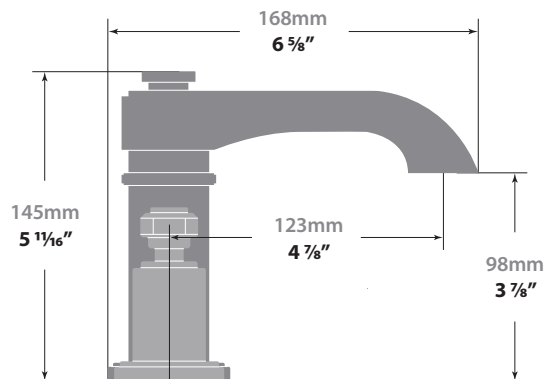

ZEHN 8" C.C. LAVATORY FAUCET

BF.Z1.1301

Description

- 3 piece lavatory faucet
- Solid brass construction
- 3/8" compression fitting

Flow Rate

- 1.5 gpm / 5.7 lpm / 60 psi

Cartridge

- CE.1700.R - ceramic disk cartridge (cold)
- CE.1700.L - ceramic disk cartridge (hot)

Available Finishes

- Chrome (CC)
- Matte Black (MB)
- Polished Nickel (PN)
- Brushed Gold (BG)
- Chrome / Matte Black (CB)
- Stainless Steel / Matte Black (SB)
- Polished Nickel / Matte Black (PB)
- Brushed Gold / Matte Black (BGB)

(Model Pictured: Chrome)

Products Included

- Standard pop-up drain with overflow included (PU.101)

Codes / Standards

- Uniform Plumbing Code (UPC®)
- ASME A112.18.1/CSA B125.1
- NSF 372
- NSF/ANSI 61

Warranty

- Limited lifetime warranty against all manufacturing defects to the original consumer purchaser (see full warranty for more details)

Change the direction of the flow with the tip of your finger.