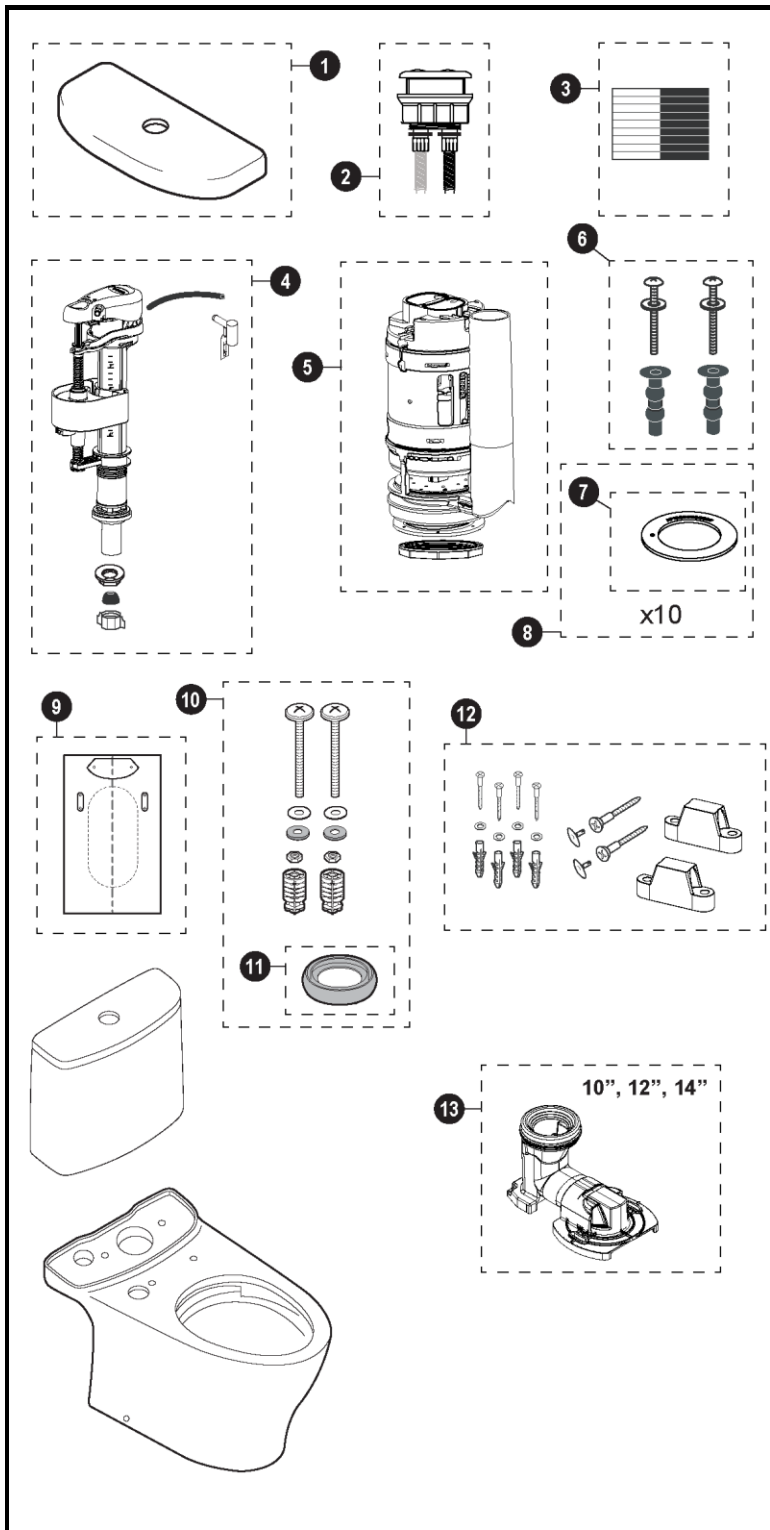

CST446CEMG
CT446CUG
ST446EMA

Aquia® IV
1.28 & 0.8gpf Dual Flush Toilet, Elongated,
DYNAMAX TORNADO FLUSH®, Regular Height,
Unifit Rough-in & CEFIONTECT®

Item	Part	Description
1	TCU446CRE#01	Tank Lid - Cotton
	TCU446CRE#03	Tank Lid - Bone
	TCU446CRE#11	Tank Lid - Colonial White
	TCU446CRE#12	Tank Lid - Sedone Beige
	TCU446CRE#51	Tank Lid - Ebony
2	THU735#01-A	Push Button Assembly - Cotton
	THU735#BN-A	Push Button Assembly - Brushed Nickel
	THU735#CP-A	Push Button Assembly - Chrome Plated
	THU735#PN-A	Push Button Assembly - Polished Nickel
3	THU107	Velcro Tape
4	TSU833.07-A	Fill Valve
5	THU738N-A	Flush Valve Assembly, 1.28gpf
6	THU651N	Seat Top Mounting Hardware
7	9BU112E-A	Seal Gasket for Flush Valve (1 piece)
8	THU744	Seal Gasket for Flush Valve (10 pieces)
9	0GU181-A	12" Unifit Rough-in Template
	0GU182-A	10" & 14" Unifit Rough-in Template
10	THU741-A	Tank to Bowl Mounting Hardware
11	9BU109E-A	Tank to Bowl Gasket
12	THU742#01-A	Toilet Mounting Hardware (for #01 & #11)
	THU742#03-A	Toilet Mounting Hardware
	THU742#12-A	Toilet Mounting Hardware
	THU742#51-A	Toilet Mounting Hardware
13	TSU08W.10	Unifit Rough-in 10"
	TSU08W.12	Unifit Rough-in 12"
	TSU08W.14	Unifit Rough-in 14"

Note:

Product Number Explanations		
Two-piece Toilet	Tank	Bowl
(CST) Gravity Type Toilet	(ST) Tank	(CT) Bowl
(446) Model	(446) Model	(446) Model
(C) DYNAMAX TORNADO FLUSH®	(E) 1.28gpf	(C) DYNAMAX TORNADO FLUSH®
(E) 1.28gpf	(M) Dual Flush	(G) CEFIONTECT®
(M) Dual Flush		
(G) CEFIONTECT®		

Actual Product may vary slightly from illustration.