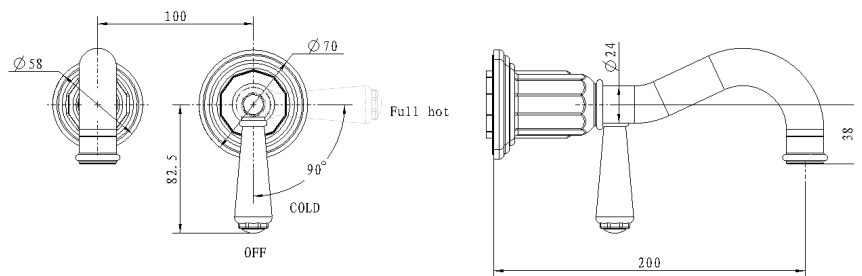

Warranty

- Limited lifetime warranty against all manufacturing defects to the original consumer purchaser (see full warranty for more details)