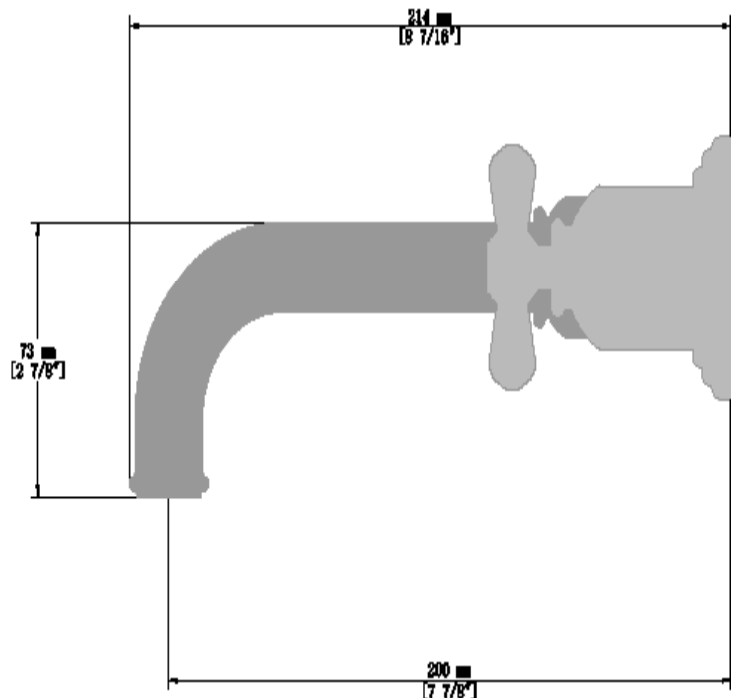

CARINTHIA

8" C.C. WALL MOUNT LAVATORY FAUCET

TM.CX.1510

Description

- 3 piece wall mount lavatory faucet
- Solid brass construction
- ½" female NPT
- Adjustable aerator

Flow Rate

- 1.5 gpm | 5.7 lpm | 60 psi

Cartridge

- CE.1700.R - ceramic disk cartridge (cold)
- CE.1700.L - ceramic disk cartridge (hot)

Available Handles

Available Finishes

- Chrome (CC)
- Brushed Nickel (BN)
- Polished Nickel (PN)
- Brushed Gold (BG)
- Chrome/Matte Black (CB)
- Brushed Nickel/Matte Black (BB)
- Polished Nickel/Matte Black (PB)
- Brushed Gold/Matte Black (BGB)

Change the direction of the flow with the tip of your finger.