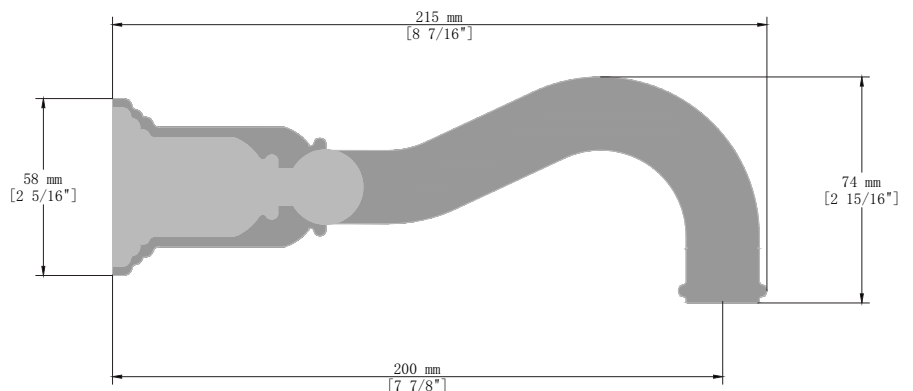

CARINTHIA

8" C.C. WALL MOUNT LAVATORY FAUCET

BF.CX.1520

Description

- 3 piece wall mount lavatory faucet
- Solid brass construction
- ½" female NPT
- Adjustable aerator

Flow Rate

- 1.5 gpm | 5.7 lpm | 60 psi

Cartridge

- CE.1700.R - ceramic disk cartridge (cold)
- CE.1700.L - ceramic disk cartridge (hot)

Available Handles

Available Finishes

- Chrome (CC)
- Brushed Nickel (BN)
- Polished Nickel (PN)
- Brushed Gold (BG)
- Chrome/Matte Black (CB)
- Brushed Nickel/Matte Black (BB)
- Polished Nickel/Matte Black (PB)
- Brushed Gold/Matte Black (BGB)

Codes / Standards

- Uniform Plumbing Code (UPC®)
- ASME A112.18.1/CSA B125.1
- NSF 372
- NSF/ANSI 61

Warranty

- Limited lifetime warranty against all manufacturing defects to the original consumer purchaser (see full

Change the direction of the flow with the tip of your finger.

Vogt Industries reserves the right to change the product material and specifications without notice. Actual product may differ from pictures.