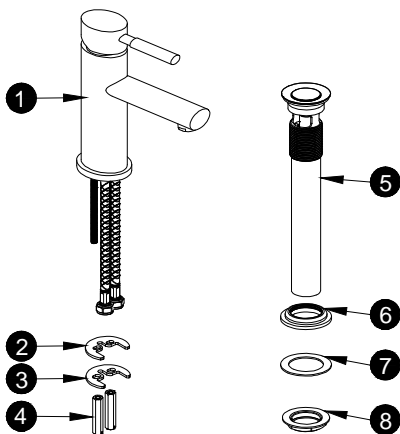

INSTRUCTIONS
TO ELEVATE
YOUR SPACE

vogt

Pure **Quality**. Pure **Design**.

TABLE OF CONTENTS

PRODUCT	PAGE
• SINGLE HANDLE LAVATORY FAUCET	3-11

Before you begin:

- Please take note of different standards and regulations that are dictated by your local plumbing codes. This product is certified in accordance with North American building codes.
- We insist that you use the services of a professional plumber with experience in the installation of similar fixtures.
- Ensure that the piping system is well secured to prevent rattling, vibration and banging noises caused by a water hammer. We also recommend that you use water hammer arrestors.
- Ensure that the interior of the water pipes is clean from debris, sand, solder and any other residue.
- Always remove cartridges and other valve components before welding. Purge the water supply system for around 30 seconds, and then carefully reinstall the cartridges.

SINGLE HANDLE LAVATORY FAUCET

**Tools and equipment
you will need:**

Estimated assembly time

+/- 30 Min

Reference

Hot water

Cold water

Grease

Warning

Sealant tape

SINGLE HANDLE LAVATORY FAUCET

S/N	DESCRIPTION
1	Body
2	C Rubber Washer
3	C Metal Washer
4	Lock Nut
5	Pop-up Drain
6	Washer
7	Flat Washer
8	Nut

1**1a**

2

$\phi 35\text{mm}(1\ 3/8\text{'})$ Min
 $\phi 38\text{mm}(1\ 1/2\text{'})$ Max