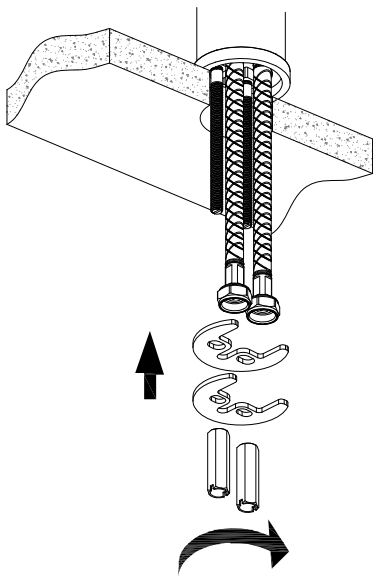

INSTRUCTIONS
TO ELEVATE
YOUR SPACE

vogt

Pure **Quality**. Pure **Design**.

TABLE OF CONTENTS

PRODUCT	PAGE
• SINGLE HANDLE LAVATORY FAUCET	3-11

Before you begin:

- Please take note of different standards and regulations that are dictated by your local plumbing codes. This product is certified in accordance with North American building codes.
- We insist that you use the services of a professional plumber with experience in the installation of similar fixtures.
- Ensure that the piping system is well secured to prevent rattling, vibration and banging noises caused by a water hammer. We also recommend that you use water hammer arrestors.
- Ensure that the interior of the water pipes is clean from debris, sand, solder and any other residue.
- Always remove cartridges and other valve components before welding. Purge the water supply system for around 30 seconds, and then carefully reinstall the cartridges.

Warning

Sealant tape

SINGLE HANDLE LAVATORY FAUCET

S/N	DESCRIPTION
1	Body
2	C Rubber Washer
3	C Metal Washer
4	Lock Nut
5	Pop-up Drain
6	Washer
7	Flat Washer
8	Nut

1**1a**

2

$\phi 35\text{mm}(1\ 3/8\text{'})$ Min
 $\phi 38\text{mm}(1\ 1/2\text{'})$ Max

2a**2b**

3

3a

11#

3b

10#

4

5