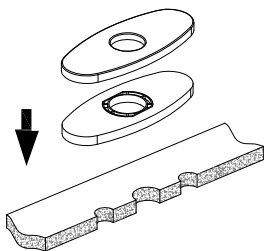

Warning

Sealant tape

SINGLE HANDLE LAVATORY FAUCET

S/N	DESCRIPTION
1	Body
2	C Rubber Washer
3	C Metal Washer
4	Lock Nut
5	Pop-up Drain
6	Washer
7	Flat Washer
8	Nut

1**1a**

2

$\phi 35\text{mm}(1\ 3/8\text{'})$ Min
 $\phi 38\text{mm}(1\ 1/2\text{'})$ Max

2a**2b**

3

3a

11#

3b

10#

4

5