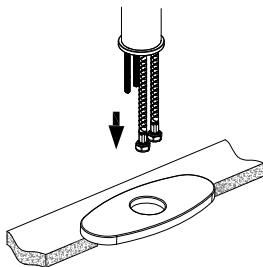

2

$\phi 35\text{mm}(1\ 3/8\text{'})$ Min
 $\phi 38\text{mm}(1\ 1/2\text{'})$ Max

2a

2b