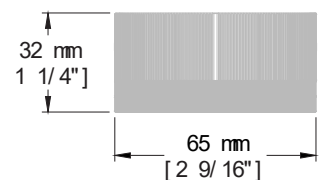

MOND
8" C.C. WALL MOUNT LAVATORY FAUCET

BF.MX.1500

Description

- 3 piece wall mount lavatory faucet
- Solid brass construction
- ½" female NPT connection
- Adjustable aerator

Flow Rate

- 1.5 gpm | 5.7 lpm | 60 psi

Cartridge

- CE.1700.R - ceramic disk cartridge (cold)
- CE.1700.L - ceramic disk cartridge (Hot)

Available Handles

Moon (1)   Crescent (2)   Cross (3)

Available Finishes

- Chrome (CC)
- Matte Black (MB)
- Brushed Gold (BG)

Codes / Standards

- Uniform Plumbing Code (UPC®)
- ASME A112.18.1/CSA B125.1
- NSF 372
- NSF/ANSI 61

Change the direction of the flow with the tip of your finger.