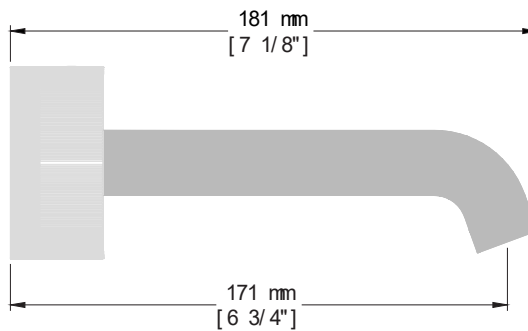

MOND
8" C.C. WALL MOUNT LAVATORY FAUCET

BF.MX.1500

Description

- 3 piece wall mount lavatory faucet
- Solid brass construction
- ½" female NPT connection
- Adjustable aerator

Flow Rate

- 1.5 gpm | 5.7 lpm | 60 psi

Cartridge

- CE.1700.R - ceramic disk cartridge (cold)
- CE.1700.L - ceramic disk cartridge (Hot)

Available Handles

Moon (1)   Crescent (2)   Cross (3)

Available Finishes

- Chrome (CC)
- Matte Black (MB)
- Brushed Gold (BG)

Codes / Standards

- Uniform Plumbing Code (UPC®)
- ASME A112.18.1/CSA B125.1
- NSF 372
- NSF/ANSI 61

Change the direction of the flow with the tip of your finger.