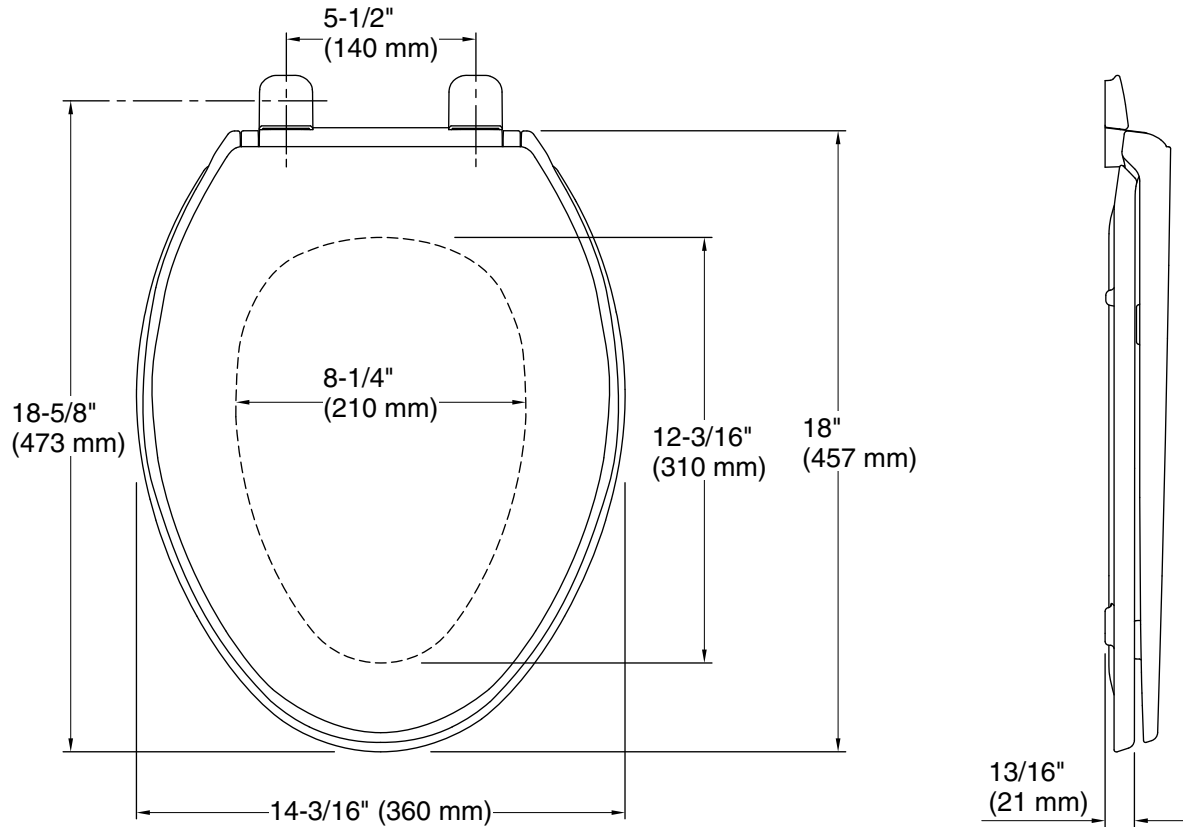

### Technical Information

All product dimensions are nominal.

Seat shape type: Elongated  
Seat front type: Closed-front  
Seat-mounting holes: 5-1/2" (140 mm)