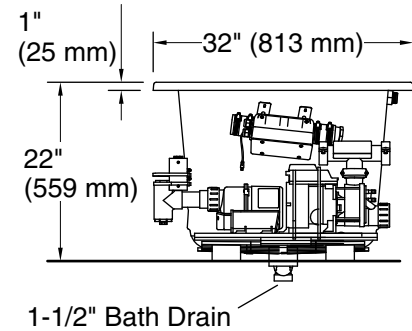

**Underscore®**

66" x 32" drop-in Heated BubbleMassage™ air bath with whirlpool  
**K-1822-XHGH**

No change in measurements if connected with drain illustrated. (K-7272)

Blower Motor Access  
30" (762 mm) W x 15" (381 mm) H Min

- Blower: 120 V, 15 A, 60 Hz
- Air bath, Pump: 120 V, 15 A, 60 Hz
- Heater: 120 V, 15 A, 60 Hz

**Technical Information**

All product dimensions are nominal.

- Drain location: Reversible
- Basin area, bottom: 44-1/2" x 22-5/16" (1130 mm x 567 mm)
- Basin area, top: 59-5/8" x 25-1/2" (1514 mm x 648 mm)
- Weight: 172 lbs (78 kg)
- Minimum floor load: 61.5 lbs/ft² (300.3 kg/m²)
- Water depth: 18" (457 mm)
- Water capacity: 85.8 gal (324.8 L)
- Cutout: Drop-in, 65-1/2" x 31-1/2" (1664 mm x 800 mm)