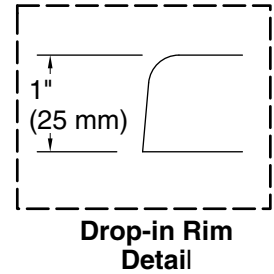

**Underscore®**

66" x 32" drop-in Heated BubbleMassage™ air bath with whirlpool  
**K-1822-XHGH**

No change in measurements if connected with drain illustrated. (K-7272)

Blower Motor Access  
30" (762 mm) W x 15" (381 mm) H Min