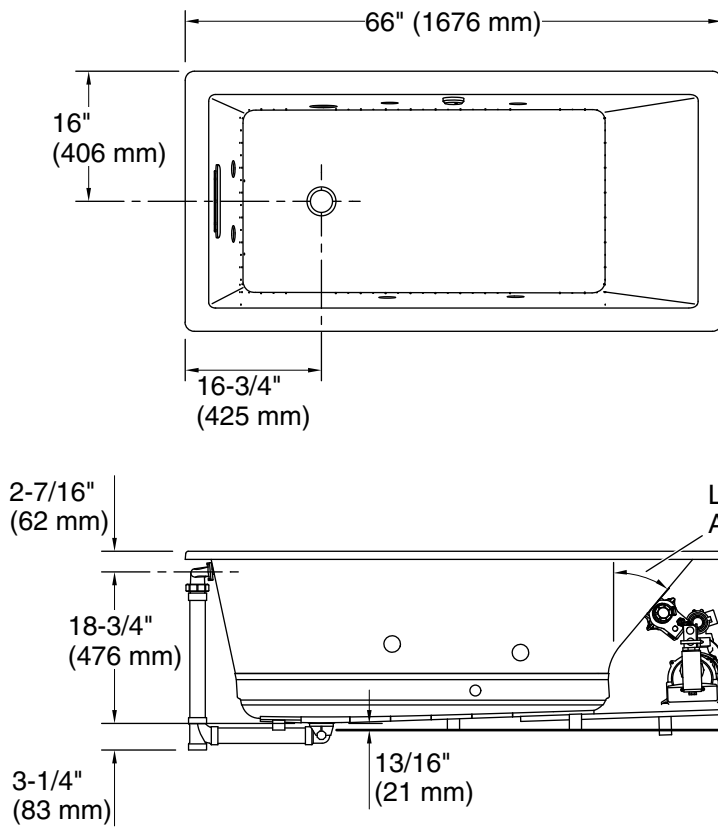

**Underscore®**

66" x 32" drop-in Heated BubbleMassage™ air bath with whirlpool  
**K-1822-XHGH**

No change in measurements if connected with drain illustrated. (K-7272)

Blower Motor Access  
30" (762 mm) W x 15" (381 mm) H Min

- Blower: 120 V, 15 A, 60 Hz
- Air bath, Pump: 120 V, 15 A, 60 Hz
- Heater: 120 V, 15 A, 60 Hz

**Technical Information**

All product dimensions are nominal.

- Drain location: Reversible
- Basin area, bottom: 44-1/2" x 22-5/16" (1130 mm x 567 mm)
- Basin area, top: 59-5/8" x 25-1/2" (1514 mm x 648 mm)
- Weight: 172 lbs (78 kg)
- Minimum floor load: 61.5 lbs/ft² (300.3 kg/m²)
- Water depth: 18" (457 mm)
- Water capacity: 85.8 gal (324.8 L)
- Cutout: Drop-in, 65-1/2" x 31-1/2" (1664 mm x 800 mm)