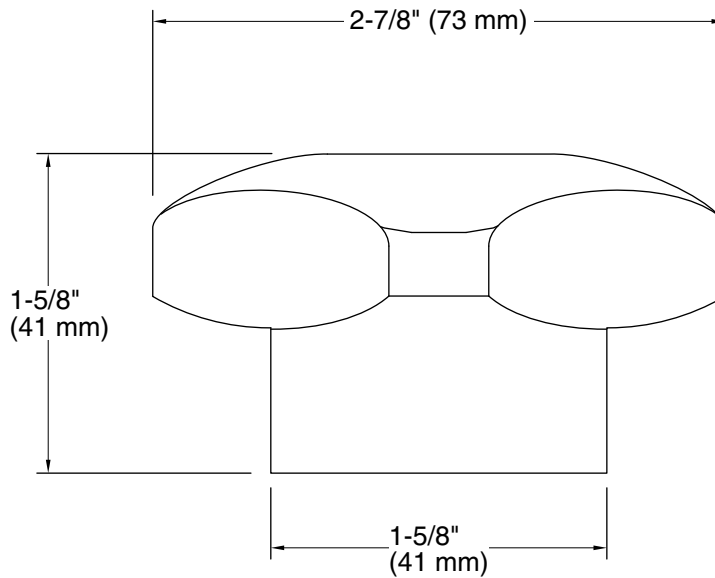

See website for detailed warranty information.

Available Colors/Finishes

Color tiles intended for reference only.

Color	Code	Description
	CP	Polished Chrome

Technical Information

All product dimensions are nominal.