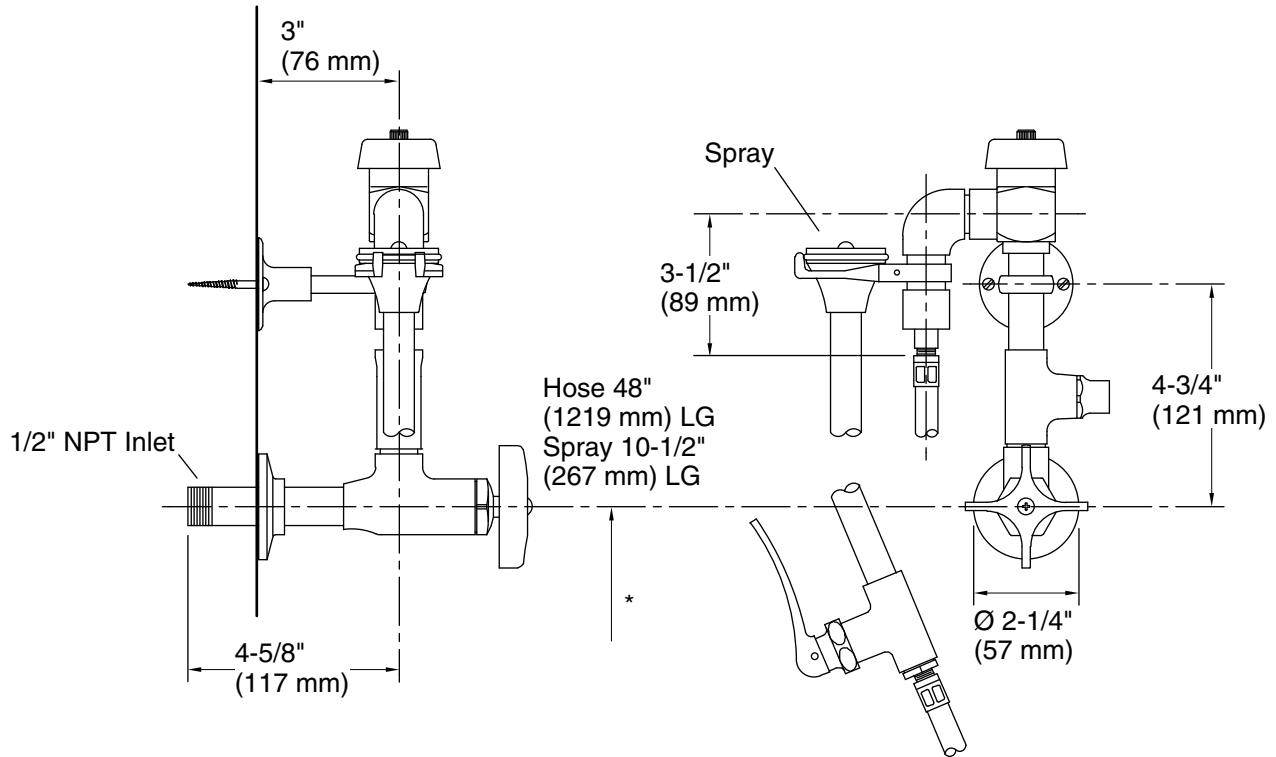

* Consult Local Codes For Vacuum Breaker Height

Technical Information

All product dimensions are nominal.

Material: Brass

Notes

Install this product according to the installation guide.