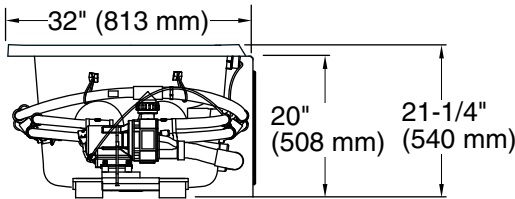

Required Electrical Service

One dedicated circuit required, protected with Class A Ground-Fault Circuit-Interrupter (GFCI). Outside North America, this device may be known as a Residual Current Device (RCD).

Pump: 120 V, 15 A, 50/60 Hz

Technical Information

All product dimensions are nominal.

Drain location: Right
Basin area, bottom: 42" x 20" (1067 mm x 508 mm)
Basin area, top: 51" x 24" (1295 mm x 610 mm)
Weight: 135 lbs (61.2 kg)
Minimum floor load: 50 lbs/ft² (244.1 kg/m²)
Water depth: 14" (356 mm)
Water capacity: 60 gal (227.1 L)
Electrical component rating: Pump: 120 V, 7 A, 60 Hz

Notes

Measure your actual product for rough-in details.

Install this product according to the installation instructions.

The hot water supply should be 70% of the capacity of the bath or greater. Installations will vary.