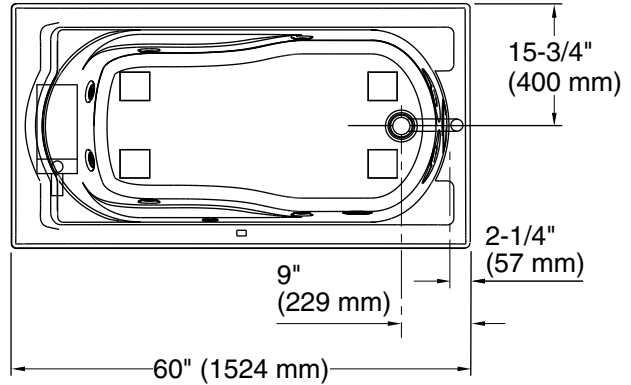

Required Electrical Service

One dedicated circuit required, protected with Class A Ground-Fault Circuit-Interrupter (GFCI). Outside North America, this device may be known as a Residual Current Device (RCD).

Pump: 120 V, 15 A, 50/60 Hz

Technical Information

All product dimensions are nominal.

Drain location: Right
Basin area, bottom: 42" x 20" (1067 mm x 508 mm)
Basin area, top: 51" x 24" (1295 mm x 610 mm)
Weight: 135 lbs (61.2 kg)
Minimum floor load: 50 lbs/ft² (244.1 kg/m²)
Water depth: 14" (356 mm)
Water capacity: 60 gal (227.1 L)
Electrical component rating: Pump: 120 V, 7 A, 60 Hz

Notes

Measure your actual product for rough-in details.

Install this product according to the installation instructions.

The hot water supply should be 70% of the capacity of the bath or greater. Installations will vary.