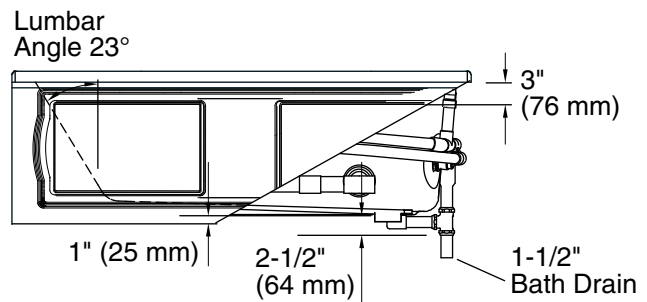

Required Electrical Service

One dedicated circuit required, protected with Class A Ground-Fault Circuit-Interrupter (GFCI). Outside North America, this device may be known as a Residual Current Device (RCD).

Pump: 120 V, 15 A, 50/60 Hz

Technical Information

All product dimensions are nominal.

Drain location: Right
Basin area, bottom: 42" x 20" (1067 mm x 508 mm)
Basin area, top: 51" x 24" (1295 mm x 610 mm)
Weight: 135 lbs (61.2 kg)
Minimum floor load: 50 lbs/ft² (244.1 kg/m²)
Water depth: 14" (356 mm)
Water capacity: 60 gal (227.1 L)
Electrical component rating: Pump: 120 V, 7 A, 60 Hz

Notes

Measure your actual product for rough-in details.

Install this product according to the installation instructions.

The hot water supply should be 70% of the capacity of the bath or greater. Installations will vary.