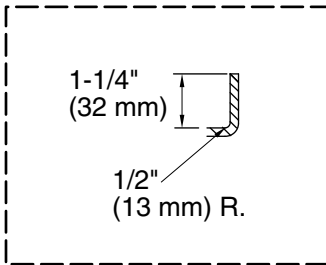

No change in measurements if connected with drain illustrated. (K-7161-AF)

Integral Flange Detail