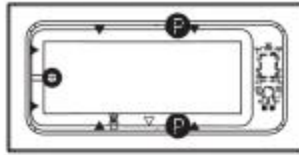

Pose 6030 Acrylic Drop-in Bathtub

Model number:

101456-000-007

Dimensions: 59.875" x 29.875" x 21.625"

Installation: Drop-in

Material: Acrylic

Standard Features:

- Rectangular shape bathtub with choices of two deck heights (3/8 or 2 in.) Please specify when ordering
- Drop-in or undermount 10 installation; model also available with integrated flange (IF) for alcove installation
- Textured floor
- Ample deck space for faucet installation
- Skirt with or without access panel available

MAAX

Pose 6030 Acrylic Drop-in Bathtub

Model number:

101456-000-007

Dimensions: 59.875" x 29.875" x 21.625"

Installation: Drop-in

Material: Acrylic

WHIRLPOOL SYSTEM

AIR SYSTEM

- : Indicates optional grab bar positioning
- (▲) : Indicates whirlpool jets positioning
- (●) : Indicates Aerofoel airjets positioning
- (▲) : Indicates suction positioning
- (☒) : Indicates chromatherapy light positioning

Deep Sump Height

18 In. - 457 mm

Deck Width

3.5 In. - 89 mm

Drain location:

End

	DROP IN 2"	DROP IN 3/8"	ALCOVE / CORNER
X	59 7/8"	59 3/4"	59 5/8"
Y	29 7/8"	29 3/4"	29 7/8"

APRON (alcove version only)