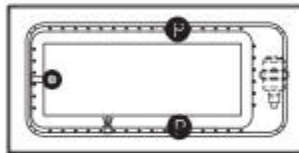

Pose 6030 Acrylic Drop-in Bathtub

Model number:

101456-000-007

Dimensions: 59.875" x 29.875" x 21.625"

Installation: Drop-in

Material: Acrylic

Standard Features:

- Rectangular shape bathtub with choices of two deck heights (3/8 or 2 in.) Please specify when ordering
- Drop-in or undermount 10 installation; model also available with integrated flange (IF) for alcove installation
- Textured floor
- Ample deck space for faucet installation
- Skirt with or without access panel available

MAAX

Pose 6030 Acrylic Drop-in Bathtub

Model number:

101456-000-007

Dimensions: 59.875" x 29.875" x 21.625"

Installation: Drop-in

Material: Acrylic

WHIRLPOOL SYSTEM

AIR SYSTEM

- : Indicates optional grab bar positioning
- (▲) : Indicates whirlpool jets positioning
- (●) : Indicates Aerofoel airjets positioning
- (▲) : Indicates suction positioning
- (☒) : Indicates chromatherapy light positioning

Dimensions

60 x 30 x 21 3/4 In.
(1521 x 759 x 549 mm)

Water Capacity

52 gallons - 195 liters

Weight

57 lbs - 25 3/4 kg

Bathing Well

51 In. x 21 1/4 In.
(1295 mm x 540 mm)