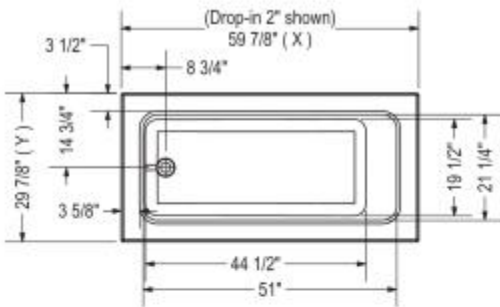

Pose 6030 Acrylic Drop-in Bathtub

Model number:

101456-000-007

Dimensions: 59.875" x 29.875" x 21.625"

Installation: Drop-in

Material: Acrylic

Standard Features:

- Rectangular shape bathtub with choices of two deck heights (3/8 or 2 in.) Please specify when ordering
- Drop-in or undermount 10 installation; model also available with integrated flange (IF) for alcove installation
- Textured floor
- Ample deck space for faucet installation
- Skirt with or without access panel available

MAAX

Pose 6030 Acrylic Drop-in Bathtub

Model number:

101456-000-007

Dimensions: 59.875" x 29.875" x 21.625"

Installation: Drop-in

Material: Acrylic

WHIRLPOOL SYSTEM

Dimensions

60 x 30 x 21 3/4 In.
(1521 x 759 x 549 mm)

Water Capacity

52 gallons - 195 liters

Weight

57 lbs - 25 3/4 kg

Bathing Well

51 In. x 21 1/4 In.
(1295 mm x 540 mm)

Deep Sump Height

18 In. - 457 mm

Deck Width

3.5 In. - 89 mm

Drain location:

End

	DROP IN 2"	DROP IN 3/8"	ALCOVE / CORNER
X	59 7/8"	59 3/4"	59 5/8"
Y	29 7/8"	29 3/4"	29 7/8"

APRON (alcove version only)