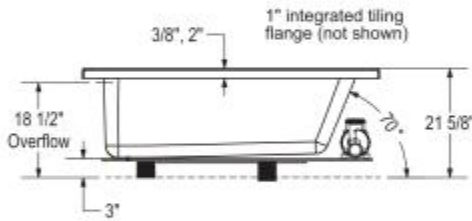

Pose 6030 Acrylic Drop-in Bathtub

Model number:

101456-000-007

Dimensions: 59.875" x 29.875" x 21.625"

Installation: Drop-in

Material: Acrylic

Standard Features:

- Rectangular shape bathtub with choices of two deck heights (3/8 or 2 in.) Please specify when ordering
- Drop-in or undermount 10 installation; model also available with integrated flange (IF) for alcove installation
- Textured floor
- Ample deck space for faucet installation
- Skirt with or without access panel available

Dimensions

60 x 30 x 21 3/4 In.
(1521 x 759 x 549 mm)

Water Capacity

52 gallons - 195 liters

Weight

57 lbs - 25 3/4 kg

Bathing Well

51 In. x 21 1/4 In.
(1295 mm x 540 mm)

Deep Sump Height

18 In. - 457 mm

Deck Width

3.5 In. - 89 mm

Drain location:

End

	DROP IN 2"	DROP IN 3/8"	ALCOVE / CORNER
X	59 7/8"	59 3/4"	59 5/8"
Y	29 7/8"	29 3/4"	29 7/8"

APRON (alcove version only)

Technical drawing is universal for all 6030 configurations. External dimension (X,Y) vary depending on configuration (see chart)

Wood support design may vary.
Integrated tiling flange: 1" height X 1/4" thickness (not shown)
Tiling flange position is determined by chosen configuration.
All dimensions are approximate.
Structure measurement must be verified against the unit to ensure proper fit.