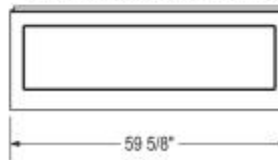

Pose 6030 Acrylic Drop-in Bathtub

Model number:

101456-000-007

Dimensions: 59.875" x 29.875" x 21.625"

Installation: Drop-in

Material: Acrylic

Standard Features:

- Rectangular shape bathtub with choices of two deck heights (3/8 or 2 in.) Please specify when ordering
- Drop-in or undermount 10 installation; model also available with integrated flange (IF) for alcove installation
- Textured floor
- Ample deck space for faucet installation
- Skirt with or without access panel available

Dimensions

60 x 30 x 21 3/4 In.
(1521 x 759 x 549 mm)

Water Capacity

52 gallons - 195 liters

Weight

57 lbs - 25 3/4 kg

Bathing Well

51 In. x 21 1/4 In.
(1295 mm x 540 mm)

Deep Sump Height

18 In. - 457 mm

Deck Width

3.5 In. - 89 mm

Drain location:

End

	DROP IN 2"	DROP IN 3/8"	ALCOVE / CORNER
X	59 7/8"	59 3/4"	59 5/8"
Y	29 7/8"	29 3/4"	29 7/8"

APRON (alcove version only)

Technical drawing is universal for all 6030 configurations. External dimension (X,Y) vary depending on configuration (see chart)

Wood support design may vary.
Integrated tiling flange: 1" height X 1/4" thickness (not shown)
Tiling flange position is determined by chosen configuration.
All dimensions are approximate.
Structure measurement must be verified against the unit to ensure proper fit.