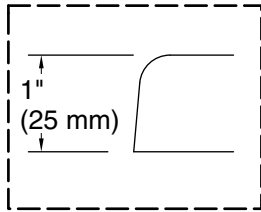

Underscore®

72" x 42" drop-in Heated BubbleMassage™ air bath
with Bask® heated surface
K-1174-GHW

No change in measurements if connected with drain illustrated. (K-7272)

Drop-in Rim Detail

Blower Motor Access
30" (762 mm) W x 15" (381 mm) H Min