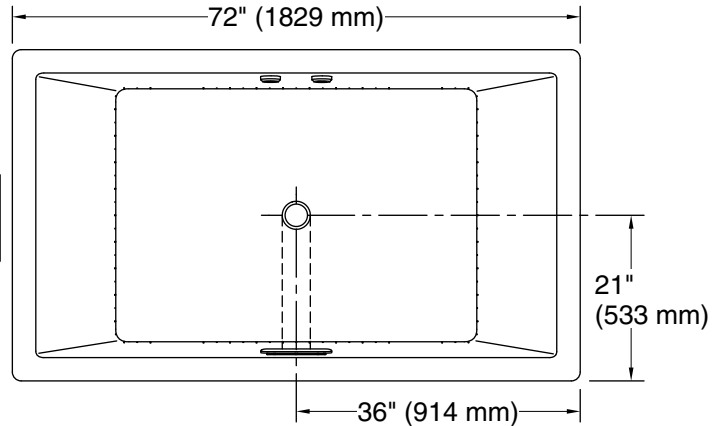

Underscore®

72" x 42" drop-in Heated BubbleMassage™ air bath
with Bask® heated surface
K-1174-GHW

No change in measurements if connected with drain illustrated. (K-7272)

Drop-in Rim Detail

Blower Motor Access
30" (762 mm) W x 15" (381 mm) H Min

Blower, Heated Surface: 120 V, 15 A, 60 Hz
Air bath: 120 V, 15 A, 60 Hz

Technical Information

All product dimensions are nominal.

Drain location: Center
Basin area, bottom: 45-3/4" x 32" (1162 mm x 813 mm)
Basin area, top: 66" x 36" (1676 mm x 914 mm)
Weight: 110 lbs (49.9 kg)
Minimum floor load: 42 lbs/ft² (205.1 kg/m²)
Water depth: 19" (483 mm)
Water capacity: 139 gal (526.2 L)
Cutout: Drop-in, 70-1/2" x 40-1/2" (1791 mm x 1029 mm)