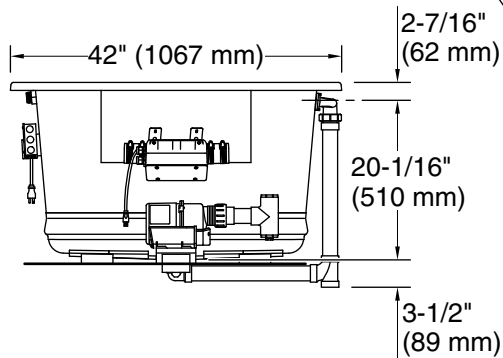

Underscore®

72" x 42" drop-in Heated BubbleMassage™ air bath
with Bask® heated surface
K-1174-GHW

No change in measurements if connected with drain illustrated. (K-7272)

Drop-in Rim Detail

Blower Motor Access
30" (762 mm) W x 15" (381 mm) H Min

Blower, Heated Surface: 120 V, 15 A, 60 Hz
Air bath: 120 V, 15 A, 60 Hz

Technical Information

All product dimensions are nominal.

Drain location: Center
Basin area, bottom: 45-3/4" x 32" (1162 mm x 813 mm)
Basin area, top: 66" x 36" (1676 mm x 914 mm)
Weight: 110 lbs (49.9 kg)
Minimum floor load: 42 lbs/ft² (205.1 kg/m²)
Water depth: 19" (483 mm)
Water capacity: 139 gal (526.2 L)
Cutout: Drop-in, 70-1/2" x 40-1/2" (1791 mm x 1029 mm)