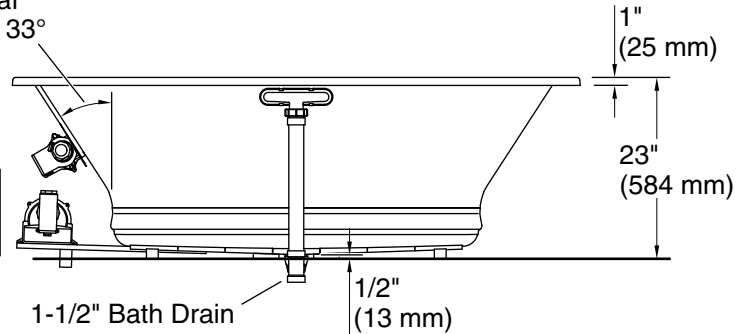

Lumbar Angle 33°