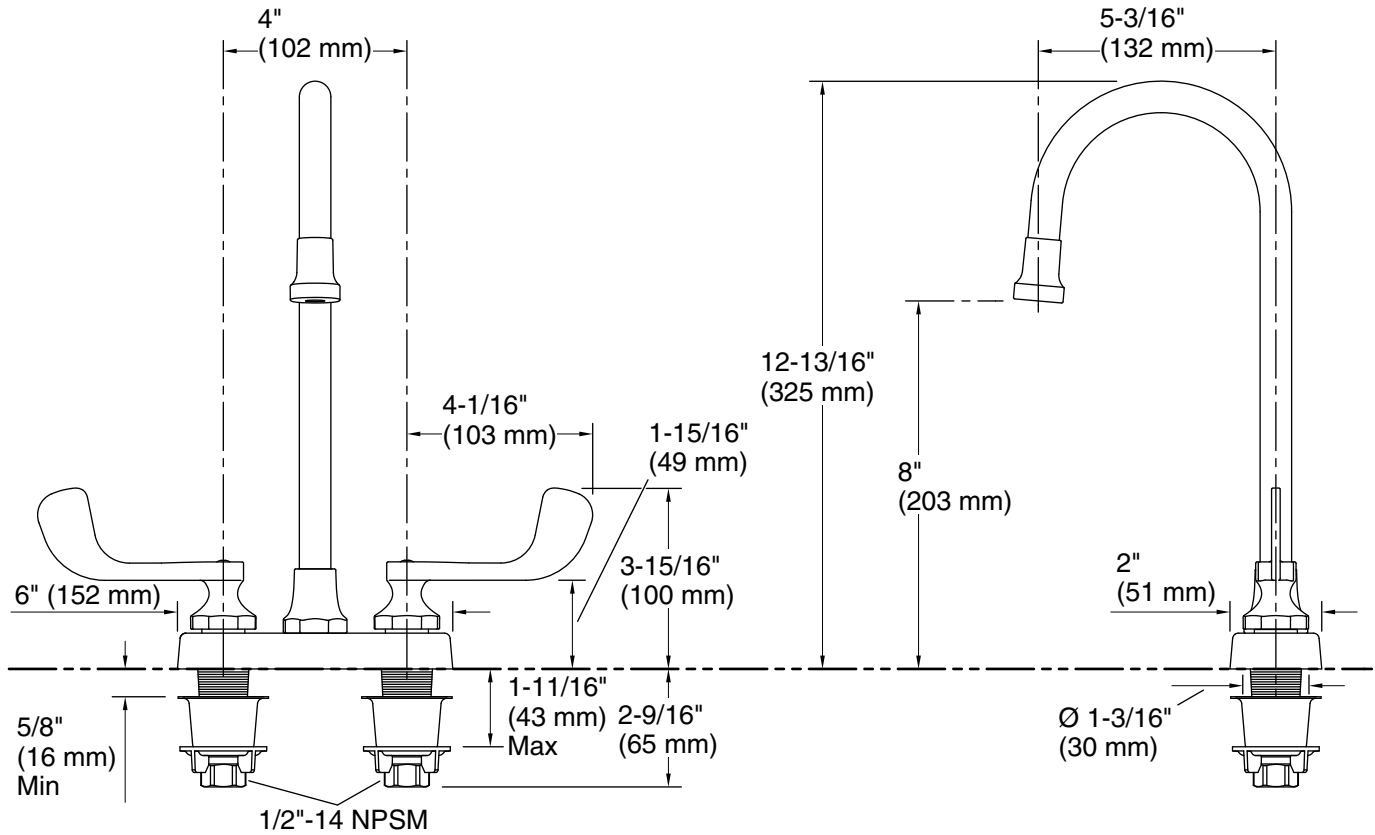

Technical Information

All product dimensions are nominal.

Faucet:

Flow rate: 1 gal/min (3.8 l/min)

Pressure: 60 psi (4.1 bar)

Drain included: No

Drain with overflow: No

Spout:

Spout reach: 5-3/16" (132 mm)

Notes

Install this product according to the installation instructions.

ADA, OBC, CSA B651 compliant when installed to the specific requirements of these regulations.