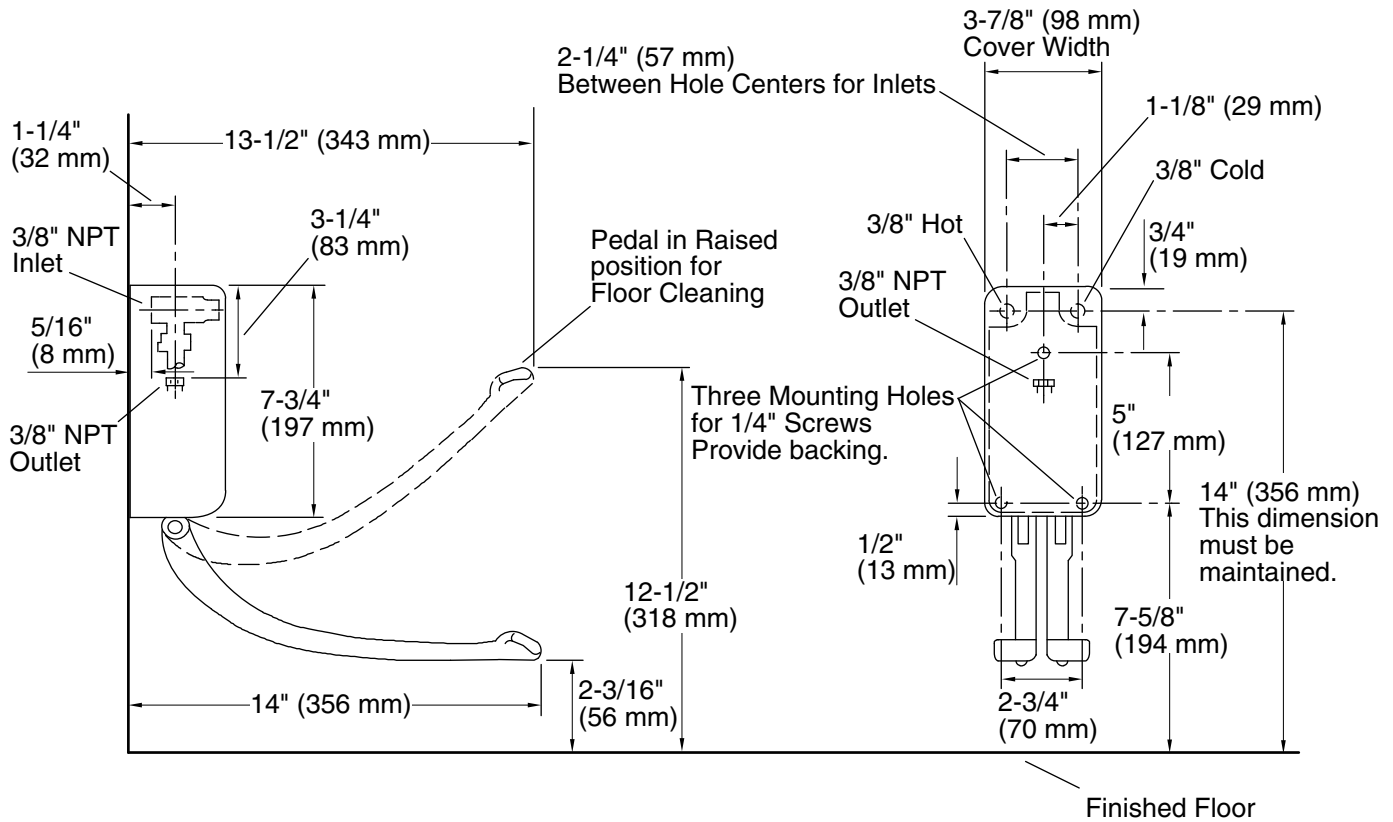

Features

- Double-pedal, wall-mount foot control
- 3/8" NPT inside-threaded inlets
- Self-closing mixing valve
- Loose key stops
- 14" hinged foot pedals

Material

- Solid-brass construction for durability and reliability

Color	Code	Description
	CP	Polished Chrome

Technical Information

All product dimensions are nominal.

Material: Brass

Notes

Install this product according to the installation guide.