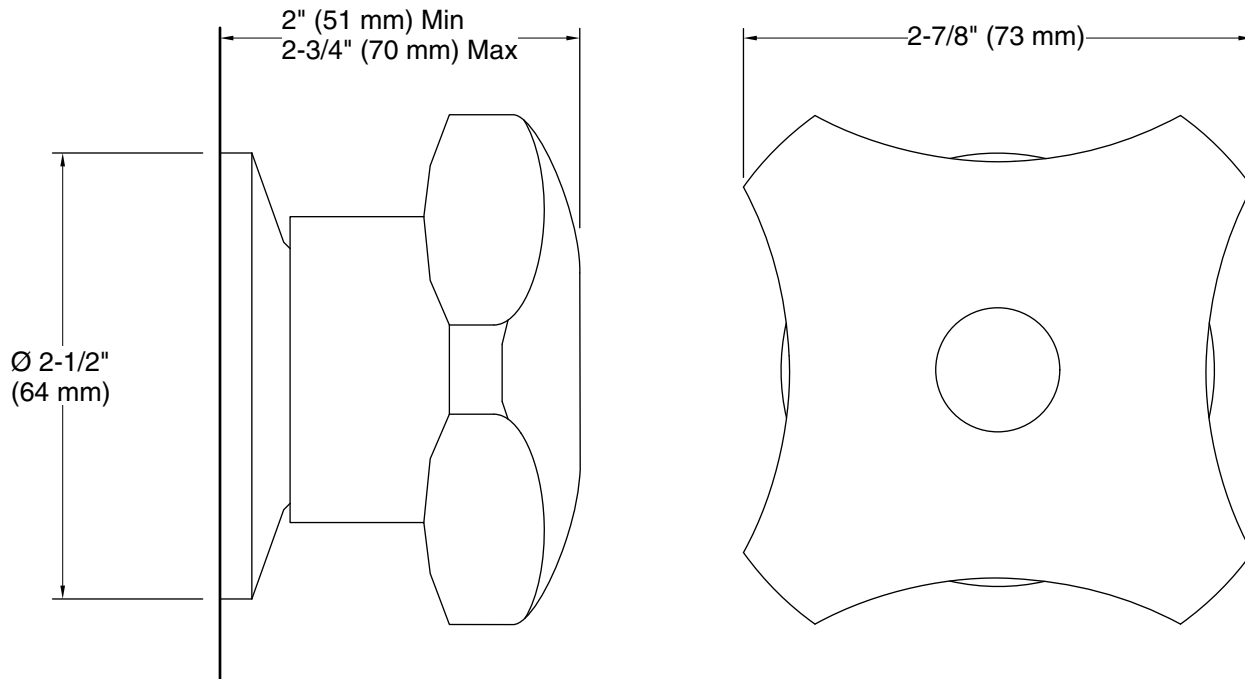

Features

- Standard handle style option

Material

- Brass

Installation

- For 8" (203 mm) centers

Required Products/Accessories

[K-302-K](#) 1/2" Ceramic In-Wall Valve System

Technical Information

All product dimensions are nominal.

Notes

Install this product according to the installation instructions.