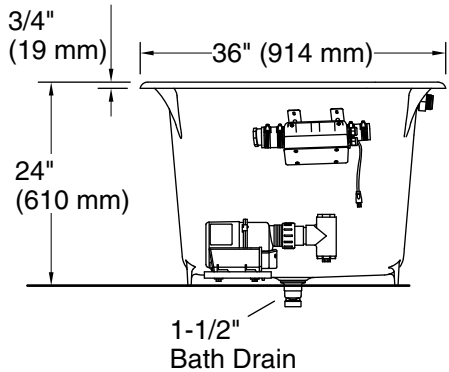

**Blower Motor Access**  
20" (508 mm) W x 15" (381 mm) H Min

### Technical Information

All product dimensions are nominal.

Drain location: Reversible  
Basin area, bottom: 45" x 25" (1143 mm x 635 mm)  
Basin area, top: 58" x 29" (1473 mm x 737 mm)  
Weight: 510 lbs (231.3 kg)  
Minimum floor load: 86 lbs/ft<sup>2</sup> (419.9 kg/m<sup>2</sup>)  
Water depth: 19-1/2" (495 mm)  
Water capacity: 105 gal (397.5 L)  
Cutout: Drop-in, 64-1/2" x 34-1/2" (1638 mm x 876 mm)  
Template: K-587, not required, not included