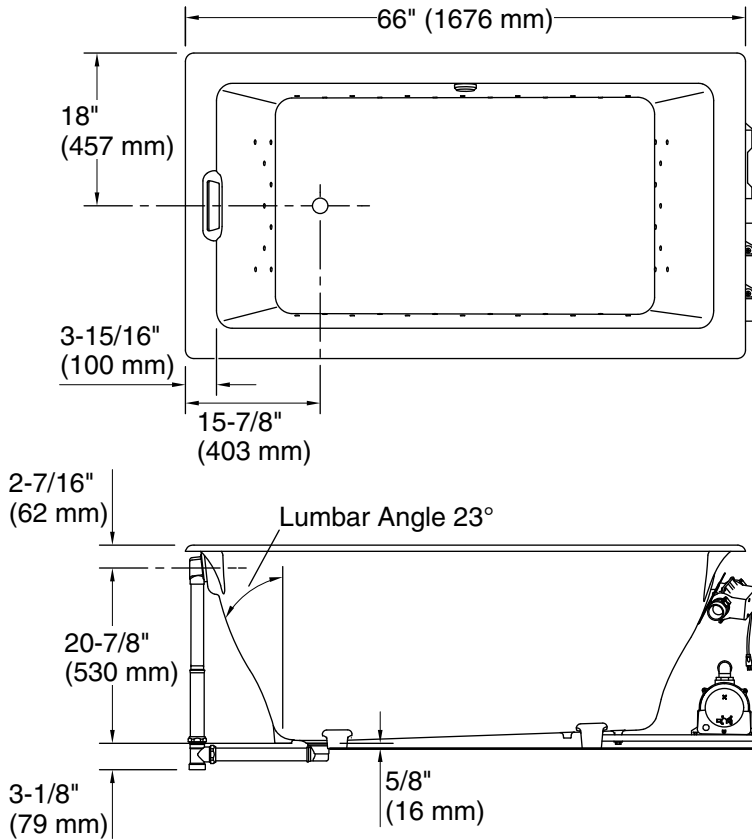

No change in measurements if connected with drain illustrated. (K-7169AF)

Blower Motor Access
20" (508 mm) W x 15" (381 mm) H Min

Required Electrical Service

Two dedicated circuits required, protected with Class A Ground-Fault Circuit-Interrupter (GFCI). Outside North America, this device may be known as a Residual Current Device (RCD).

Blower: 120 V, 15 A, 60 Hz
Air bath: 120 V, 15 A, 60 Hz

Technical Information

All product dimensions are nominal.

Drain location: Reversible
Basin area, bottom: 45" x 25" (1143 mm x 635 mm)
Basin area, top: 58" x 29" (1473 mm x 737 mm)
Weight: 510 lbs (231.3 kg)
Minimum floor load: 86 lbs/ft² (419.9 kg/m²)
Water depth: 19-1/2" (495 mm)
Water capacity: 105 gal (397.5 L)
Cutout: Drop-in, 64-1/2" x 34-1/2" (1638 mm x 876 mm)
Template: K-587, not required, not included

Electrical component Blower: 120 V, 10 A, 60 Hz

1-800-4KOHLER (1-800-456-4537)

Kohler Co. reserves the right to make revisions without notice to product specifications.

For the most current Specification Sheet, go to www.kohler.com USA or www.kohler.ca Canada

3-4-2024 19:39 - US

Notes

Measure your actual product for rough-in details.

Install this product according to the installation instructions.

The hot water supply should be 70% of the capacity of the bath or greater. Installations will vary.