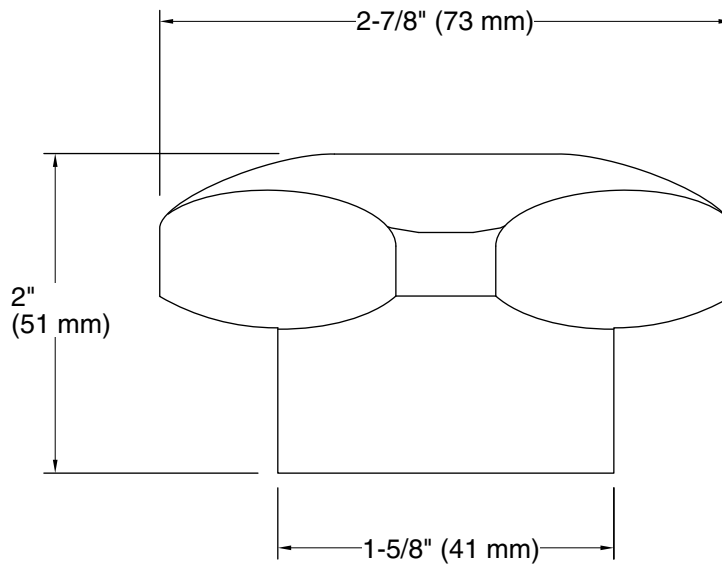

Available Colors/Finishes

Color tiles intended for reference only.

Color	Code	Description
-------	------	-------------

	CP	Polished Chrome
---	----	-----------------

Technical Information

All product dimensions are nominal.