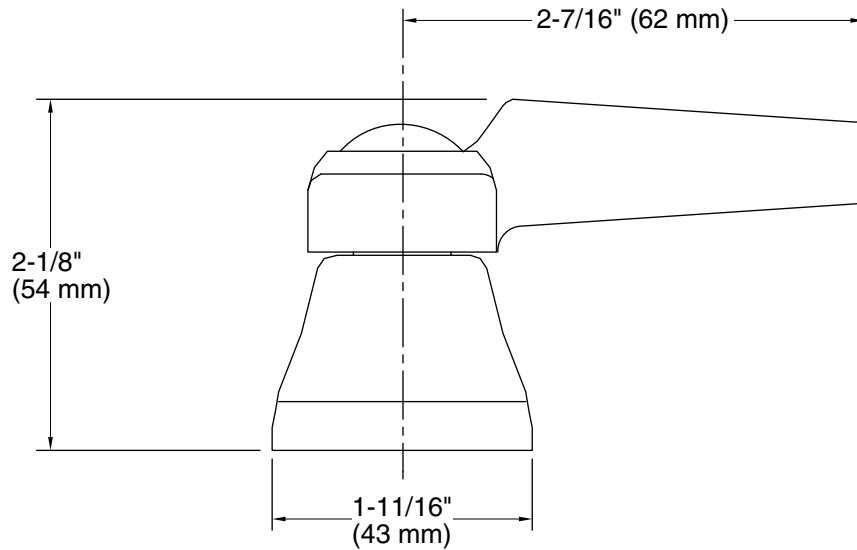

	CP	Polished Chrome
---	----	-----------------

Technical Information

All product dimensions are nominal.

Notes

Install this product according to the installation guide.

ADA compliant when installed to the specific requirements of these regulations.