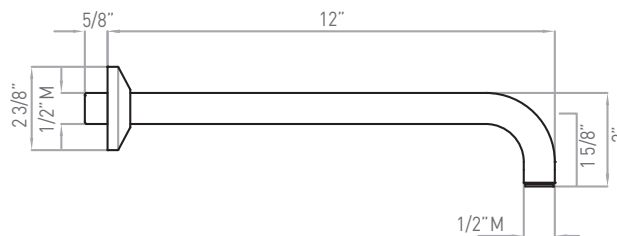

Wall Mounted Shower Arm

Rohl SPA Shower Collection

MODELS: 1120/12 (12" Shower Arm)
1120 (20" Shower Arm)

1120

1120/12

For warranty or additional information, contact:

U.S.A.
houseofrohl.com/support
1-800-777-9762