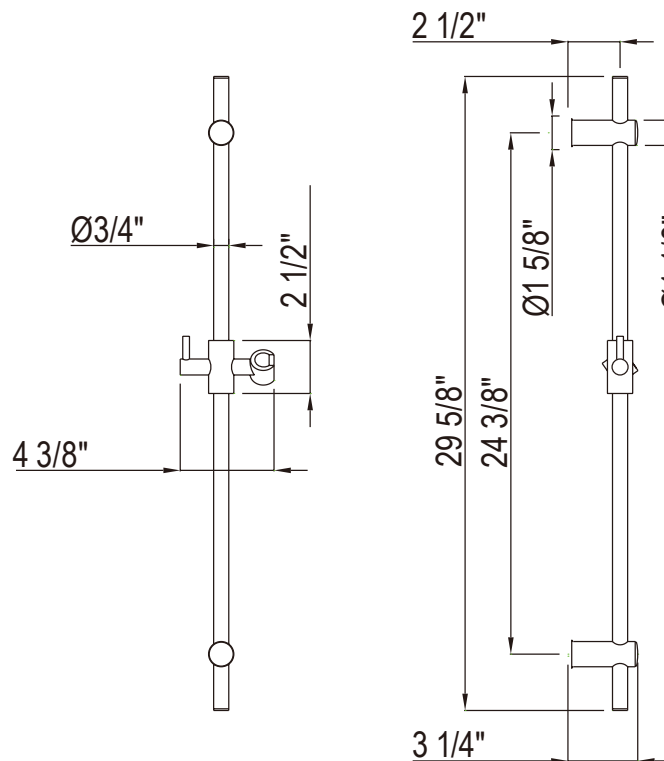

SPECIFICATIONS

DESCRIPTION

- Brass construction
- 29 5/8" length
- Sliding handshower parking bracket
- Length may not be cut down

WARRANTY

- Most products or parts carry "Limited Warranties" against manufacturing defects. For US customers please visit houseofrohl.com/support and for Canadian customers please visit houseofrohl.ca/support for complete product and finish warranty.

Modern Slide Bar

ROHL Spa Shower

MODELS: 1650

For warranty or additional information, contact:

U.S.A.
houseofrohl.com/support
1-800-777-9762

QUEBEC / MARITIMES / WESTERN CANADA
houseofrohl.ca/support
1-866-473-8442

ONTARIO
houseofrohl.ca/support
1-800-287-5354