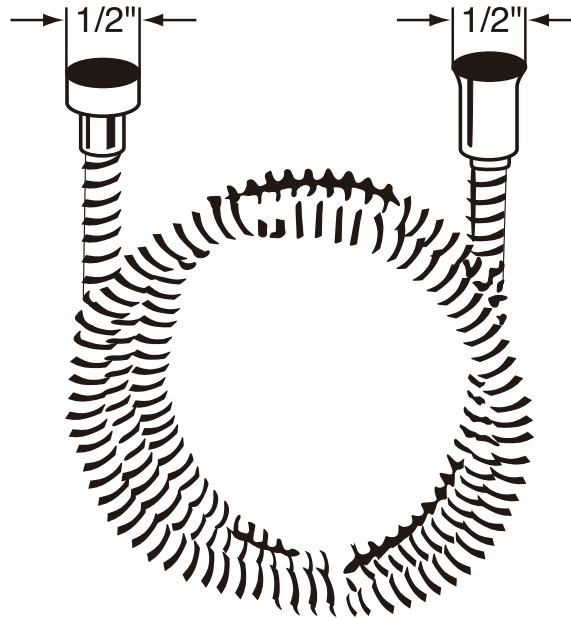

For warranty or additional information, contact:

U.S.A.
houseofrohl.com/support
1-800-777-9762

QUEBEC / MARITIMES / WESTERN CANADA
houseofrohl.ca/support
1-866-473-8442

ONTARIO
houseofrohl.ca/support
1-800-287-5354

Riobel

PERRIN & ROWE
LONDON

victoria ⊕ albert®

ROHL