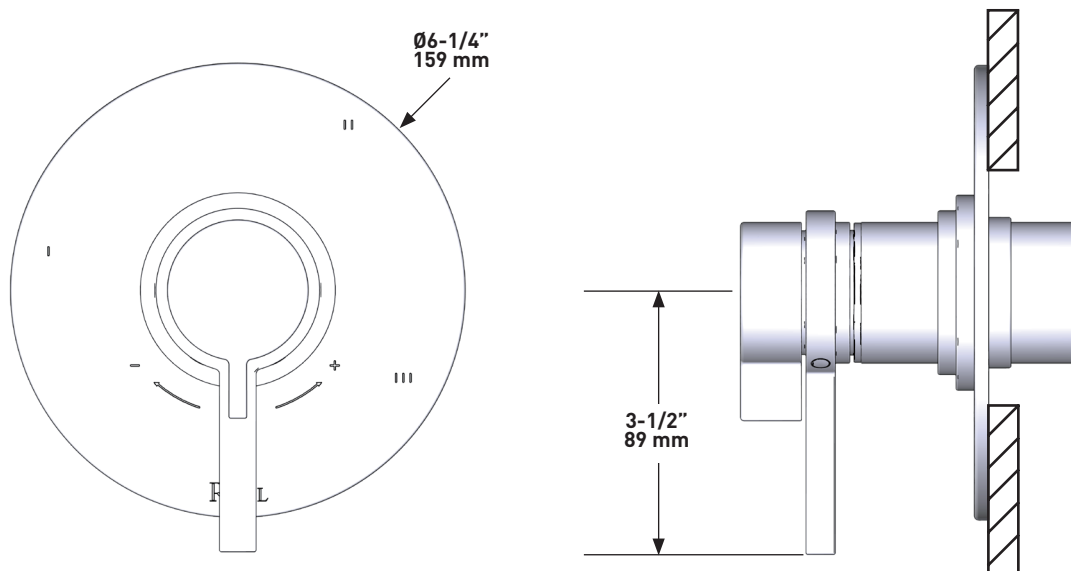

Garniture de soupape thermostatique à équilibrage de pression de 1/2 po, à 5 fonctions (partagées) Lombardia®

MODÈLES : TLB45W1

cUPC®