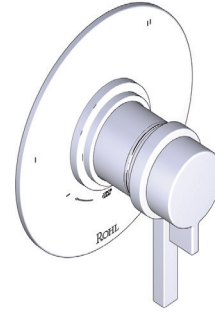

SPECIFICATIONS

DESCRIPTION

- Combines both thermostatic and pressure balance technologies
- “Set it and forget it” temperature control
- Temperature and volume control with diverter
- 3 dedicated functions and 2 shared functions
- Rough-in valve sold separately:
  - Order R45 therm & pressure balance rough-in valve
  - 3/4” R45 extension kit available, order EXT45KIT34
  - 1-1/4” R45 extension kit available, order EXT45KIT114

CARTRIDGE

- 0-955 (Included)

STANDARDS

- ASME A112.18.1

WARRANTY

- Most products or parts carry “Limited Warranties” against manufacturing defects. For US customers please visit houseofrohl.com/support and for Canadian customers please visit houseofrohl.ca/support for complete product and finish warranty.

Lombardia® 1/2” Therm & Pressure Balance Trim with 5 Functions (Shared)

MODELS: TLB45W1