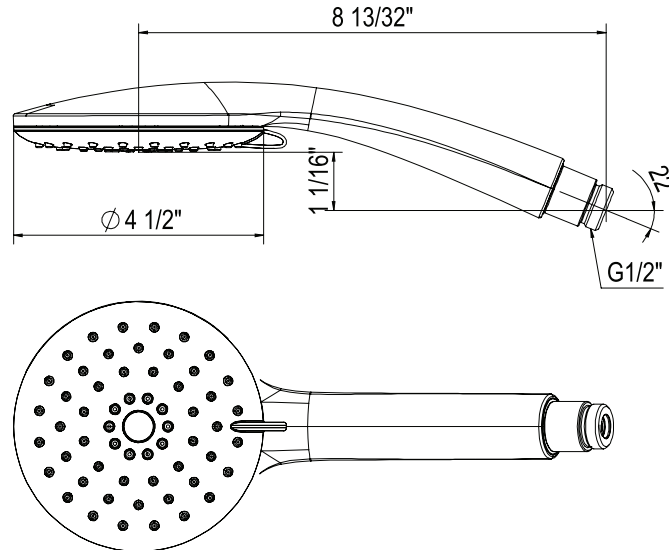

For warranty or additional information, contact:

U.S.A.
houseofrohl.com/support
1-800-777-9762

QUEBEC / MARITIMES / WESTERN CANADA
houseofrohl.ca/support
1-866-473-8442

ONTARIO
houseofrohl.ca/support
1-800-287-5354