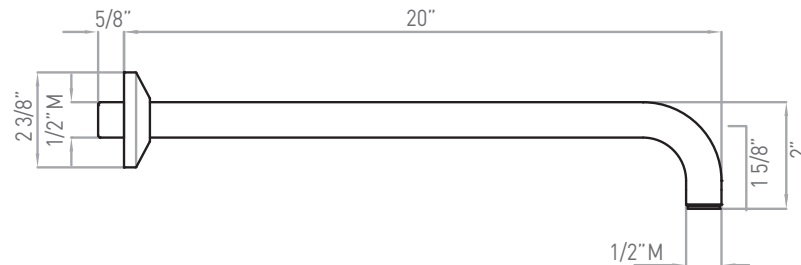

SPECIFICATIONS

DESCRIPTION

- 1120/12: 12" Shower arm
- 1120: 20" Shower arm
- Solid brass construction shower arm
- Adjustable ABS wall flange
- 1/2" male inlet, 1/2" male outlet
- Inca Brass not available
- Escutcheon replacement part #1120E(FINISH)

WARRANTY

- Most products or parts carry "Limited Warranties" against manufacturing defects. For US customers please visit houseofrohl.com/support and for Canadian customers please visit houseofrohl.ca/support for complete product and finish warranty.

Wall Mounted Shower Arm

Rohl SPA Shower Collection

MODELS: 1120/12 (12" Shower Arm)
1120 (20" Shower Arm)

1120

1120/12

For warranty or additional information, contact:

U.S.A.
houseofrohl.com/support
1-800-777-9762

QUEBEC / MARITIMES / WESTERN CANADA
houseofrohl.ca/support
1-866-473-8442

ONTARIO
houseofrohl.ca/support
1-800-287-5354

Riobel

PERRIN & ROWE
LONDON

victoria ⊕ albert®

ROHL