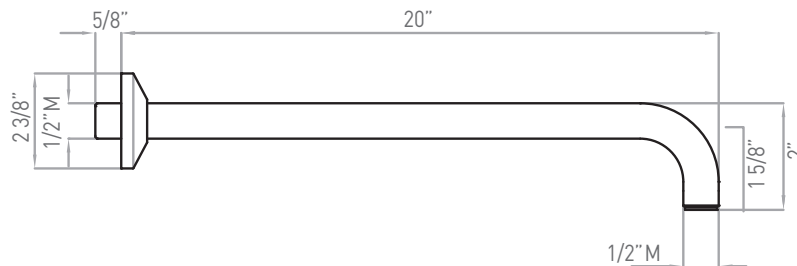

SPÉCIFICATIONS

DESCRIPTION

- 1120/12: Bras de douche de 12 po
- 1120: Bras de douche de 20 po
- Bras de douche fabriqué en laiton massif
- Bride murale ajustable en plastique ABS
- Entrée mâle de 1/2 po, sortie mâle de 1/2 po
- Le fini Laiton inca n'est pas offert
- No de la pièce de rechange de la rosace : 1120E (FINI)

GARANTIE

- La plupart des produits ou pièces comprend des «garanties limitées» contre les défauts de fabrication. Pour les clients des États-Unis : veuillez consulter houseofrohl.com/support; Pour les clients du Canada : veuillez consulter houseofrohl.ca/support pour connaître les conditions complètes de la garantie des produits et finis.

Bras de douche mural

Collection pour douche spa ROHL

MODÈLES : 1120/12 (Bras de douche de 12 po)
1120 (Bras de douche de 20 po)

1120

1120/12

Pour la garantie ou des informations supplémentaires, contactez:

U.S.A.
houseofrohl.com/support
1-800-777-9762

QUÉBEC / MARITIMES / OUEST CANADIEN
houseofrohl.ca/support
1-866-473-8442

ONTARIO
houseofrohl.ca/support
1-800-287-5354

Riobel

PERRIN & ROWE
LONDON

victoria ⊕ albert®

ROHL