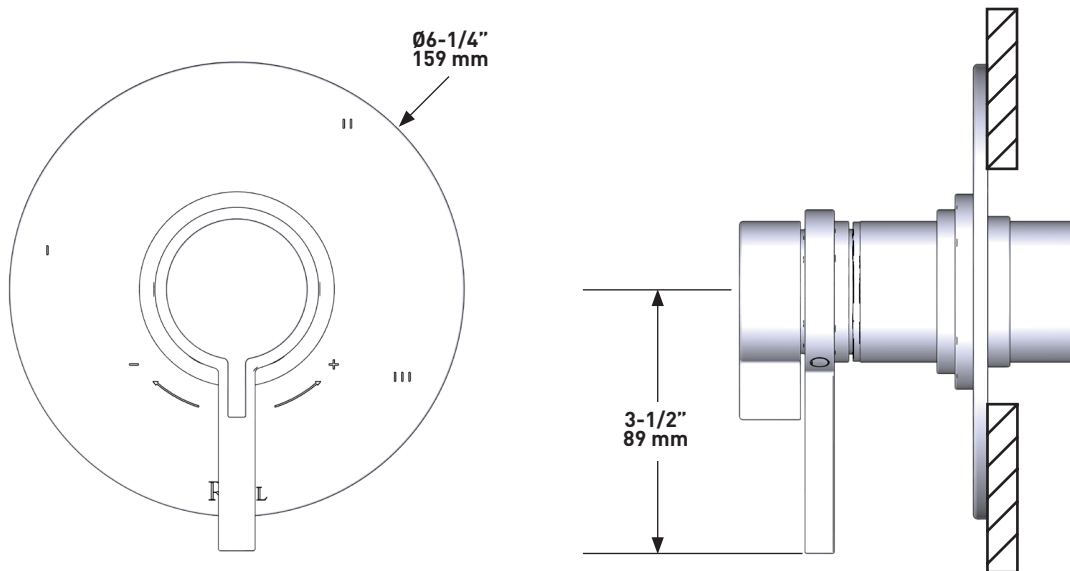

For warranty or additional information, contact:

U.S.A.
houseofrohl.com/support
1-800-777-9762

QUEBEC / MARITIMES / WESTERN CANADA
houseofrohl.ca/support
1-866-473-8442

ONTARIO
houseofrohl.ca/support
1-800-287-5354